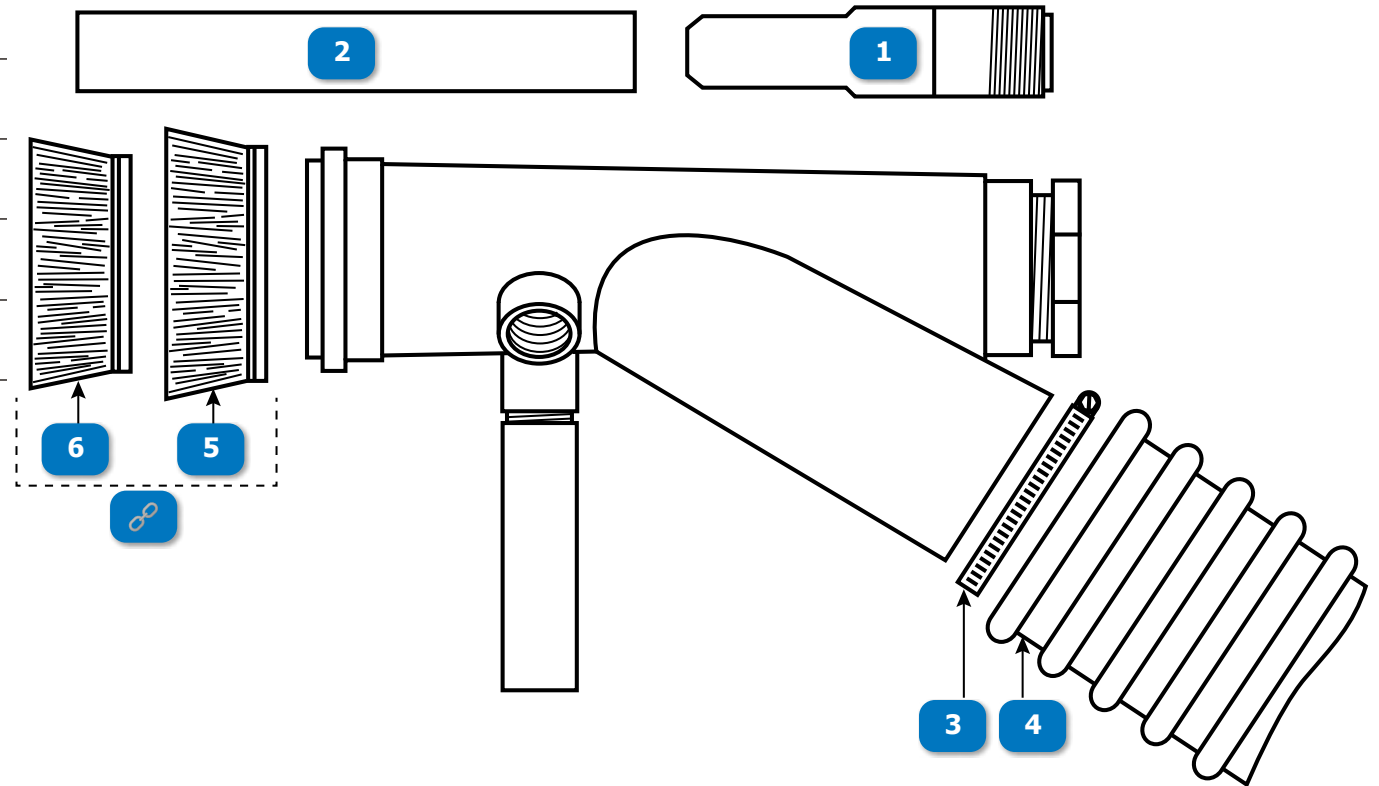

# VACUUM BLASTER 3 EMPIRE STYLE

#	DESCRIPTION	PART #
	CONSUMABLE PARTS KIT, VACUUM BLASTER 3, INCLS. (8) #800-057, (7) #800-070	800089
1	NOZZLE, SIATION, LONG VENTURI, 1/4" BORE, 1" ENTRY, 1-1/4" BRASS THREADS, (IMC) POLY JACKET	800061
2	CENTER TUBE, 1-1/2" OD x .049" WALL x 7-1/4" LONG (VACUUM BLASTER 3)	800057
3	CLAMP, HOSE 3"	HS48
4	HOSE, 3" x 60, BLAST & VACUUM H301	800144
5	BRUSH, OUTER FLAT, VACUUM BLASTER WWII/2.5/3/RIGHT ANGLE	800070
6	BRUSH, INNER FLAT, VACUUM BLASTER 2.5/3/RIGHT ANGLE	800071