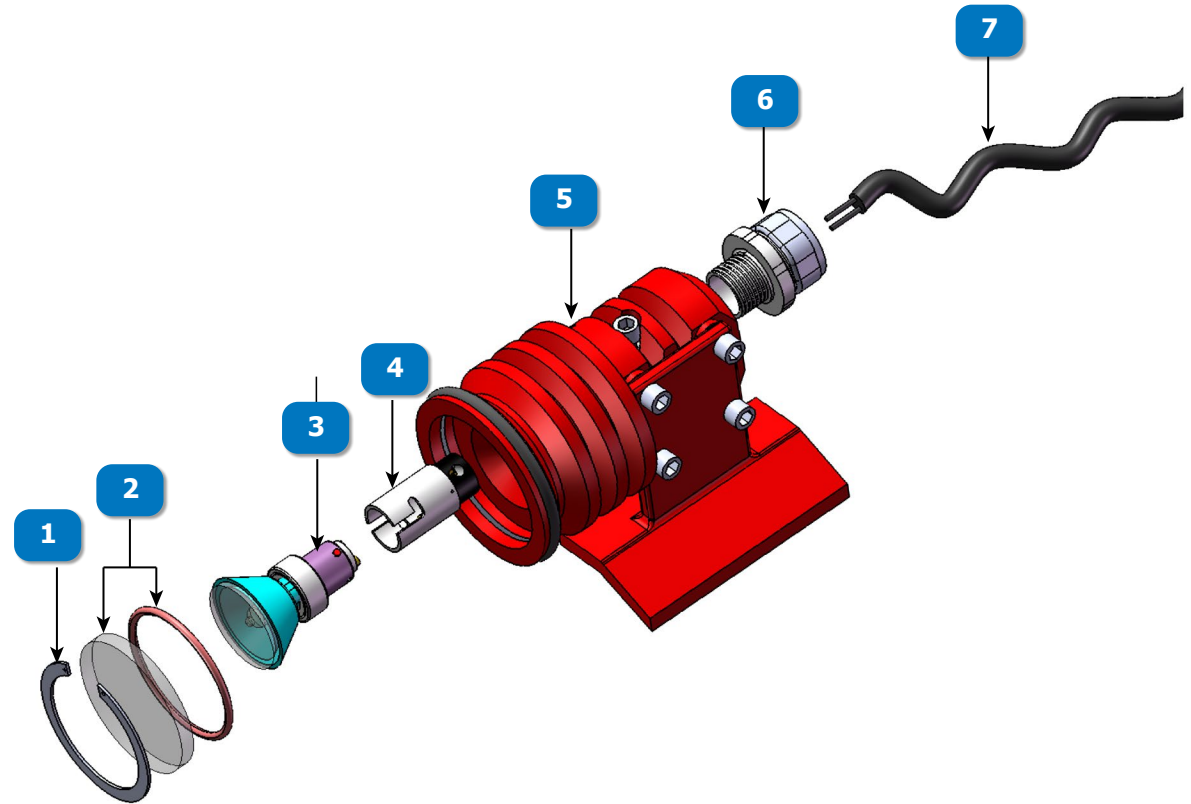

# BLAST LIGHT MODEL LITE 100/200

#	DESCRIPTION	PART #
	BLAST LIGHT COMPLETE, 12V, HALOGEN, 20W/1.66666 AMPS, 10' CORD	LITE100
	BLAST LIGHT COMPLETE, 12V, HALOGEN, 35W/2.91666 AMPS, 10' CORD	LITE200
	BLAST LIGHT COMPLETE, W/120VAC TO 12VDC CONVERTER, HALOGEN, 20W, 75' CORD	LITE100-075
	BLAST LIGHT COMPLETE, W/120VAC TO 12VDC CONVERTER, HALOGEN, 20W, 125' CORD	LITE100-125
	BLAST LIGHT COMPLETE, W/120VAC TO 12VDC CONVERTER, HALOGEN, 20W, 150' CORD	LITE100-150
	BLAST LIGHT COMPLETE, W/120VAC TO 12VDC CONVERTER, HALOGEN, 35W, 75' CORD	LITE200-075
	BLAST LIGHT COMPLETE, W/120VAC TO 12VDC CONVERTER, HALOGEN, 35W, 125' CORD	LITE200-125
	BLAST LIGHT COMPLETE, W/120VAC TO 12VDC CONVERTER, HALOGEN, 35W, 150' CORD	LITE200-150
<b>1</b>	BLAST LIGHT, OUTER LENS RETAINING CLIP	LITE101
<b>2</b>	BLAST LIGHT, PYREX LENS, INCLUDES O-RING	LITE102
<b>3</b>	BLAST LIGHT, 20 WATT REPLACEMENT BULB, 1750 CBCP 1.66666 AMPS	LITE290286
<b>4</b>	BLAST LIGHT, 35 WATT REPLACEMENT BULB, 2400 CBCP 2.91666 AMPS	LITE290284
<b>5</b>	BLAST LIGHT, LAMP SOCKET	LITE105
<b>6</b>	BLAST LIGHT, BODY ONLY, INCLUDES HOSE MOUNT BRACKET AND BUMP RING	LITE106
<b>7</b>	STRAIN RELIEF FITTING	888-7117-504PB
<b>8</b>	CONTROL CORD, X-TREME DUTY™, URETHANE JACKET, 18AWG, 3 WIRE	888-7106-183PB
<b>9</b>	1/2" 3 PART SEALED CONTROL CORD STRAIN RELIEF	PB-31131