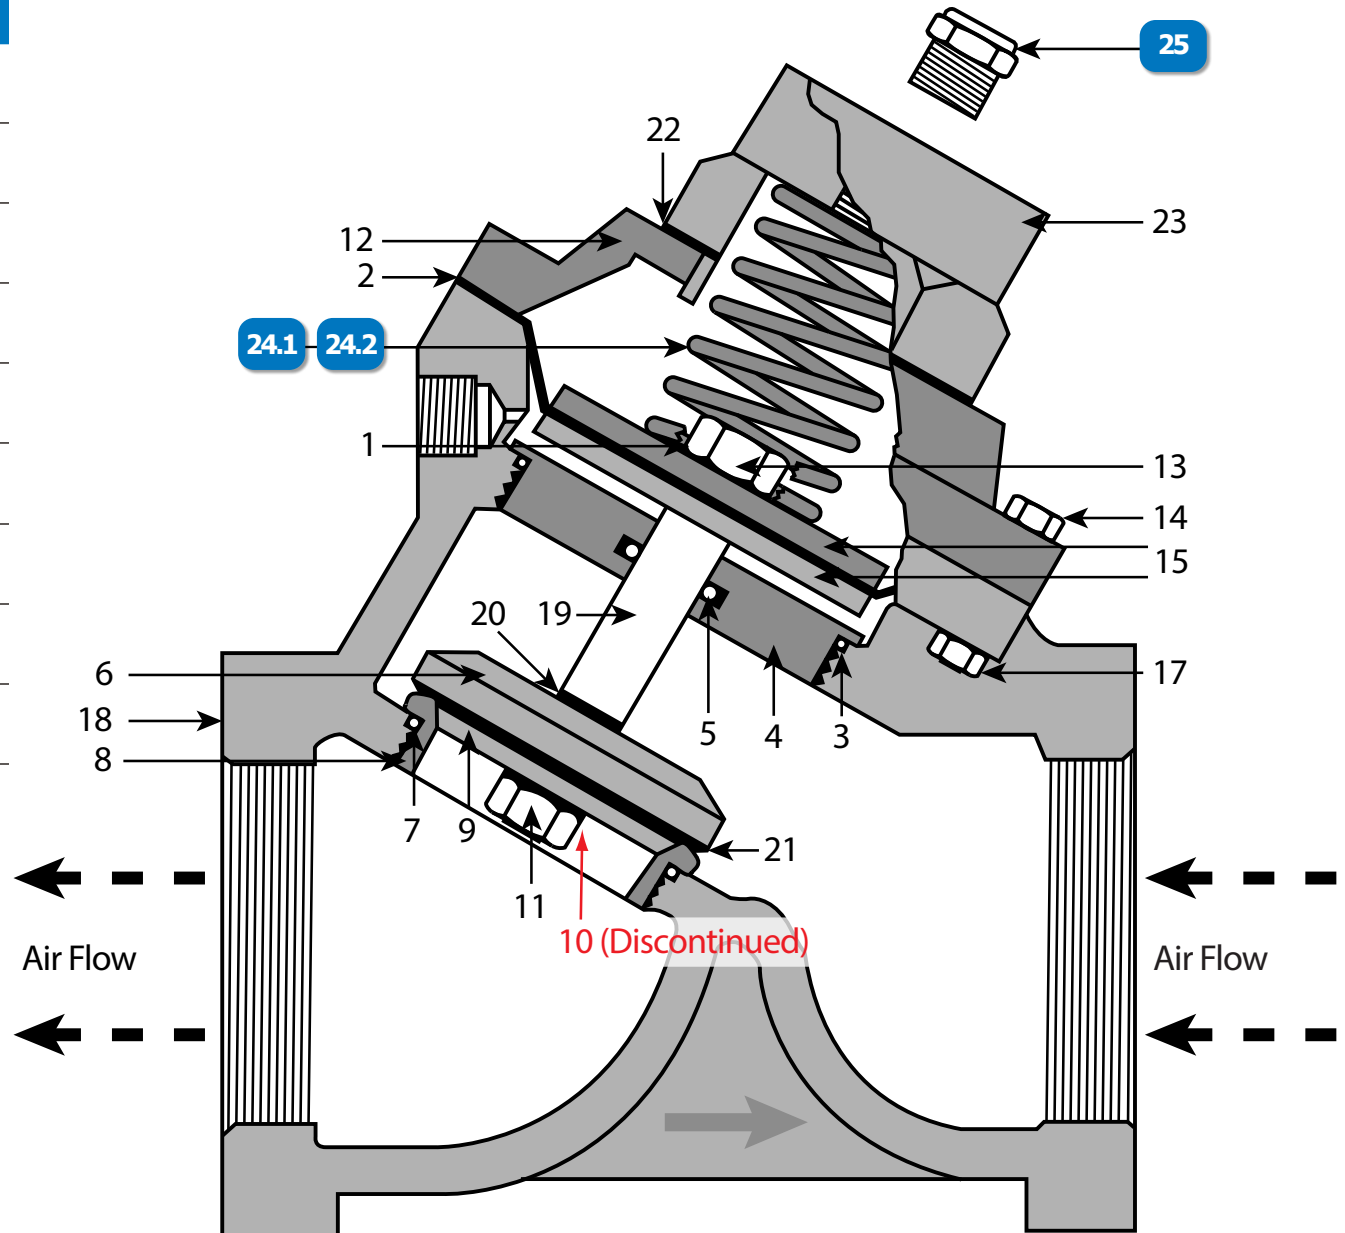

AUTO AIR VALVE

#	DESCRIPTION	PART #
	VALVE, AUTO AIR, 3/4", (NORMALLY CLOSED)	888-2123-105PB
	VALVE, AUTO AIR, 1", (NORMALLY CLOSED)	888-2123-106PB
	VALVE, AUTO AIR, 1/2", 3/4" & 1", REPAIR KIT INCLUDES # 1, 2, 3, 5, 7, 11, 13, 20 & 21	888-2123-00699PB
	VALVE, AUTO AIR, 1-1/4", (NORMALLY CLOSED)	888-2123-107PB
	VALVE, AUTO AIR, 1-1/2", (NORMALLY CLOSED)	888-2123-108PB
	VALVE, AUTO AIR, 1-1/4 & 1-1/2, REPAIR KIT INCLUDES # 1, 2, 3, 5, 7, 11, 13, 20 & 21	888-2123-00799PB
24.1	VALVE, AUTO AIR, 1/2", 3/4" & 1", SPRING	888-2123-10624PB
24.2	VALVE, AUTO AIR, 1-1/4 & 1-1/2, SPRING	888-2123-10724PB
25	VENT, 1/8"	888-2014-300PB