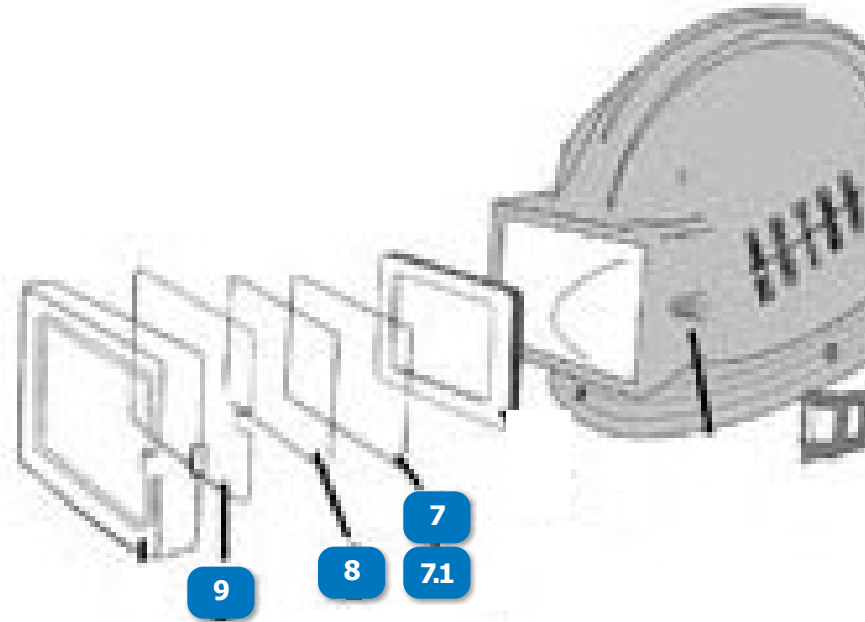

RPB® ASTRO™ LENSES

#	DESCRIPTION	PART #
7	INNER LENS, 10 PACK, (ANSI Z87.1-2003), FOR RPB® ASTRO™	02-810
7.1	INNER LENS, TINTED, 10 PACK, (ANSI Z87.1-2003), FOR RPB® ASTRO™	02-810-T
8	OUTER LENS, 0.015, 50 PACK, FOR RPB® ASTRO™	02-811-015
9	TEAR OFF LENS, 50 PACK, FOR RPB® ASTRO™	02-816