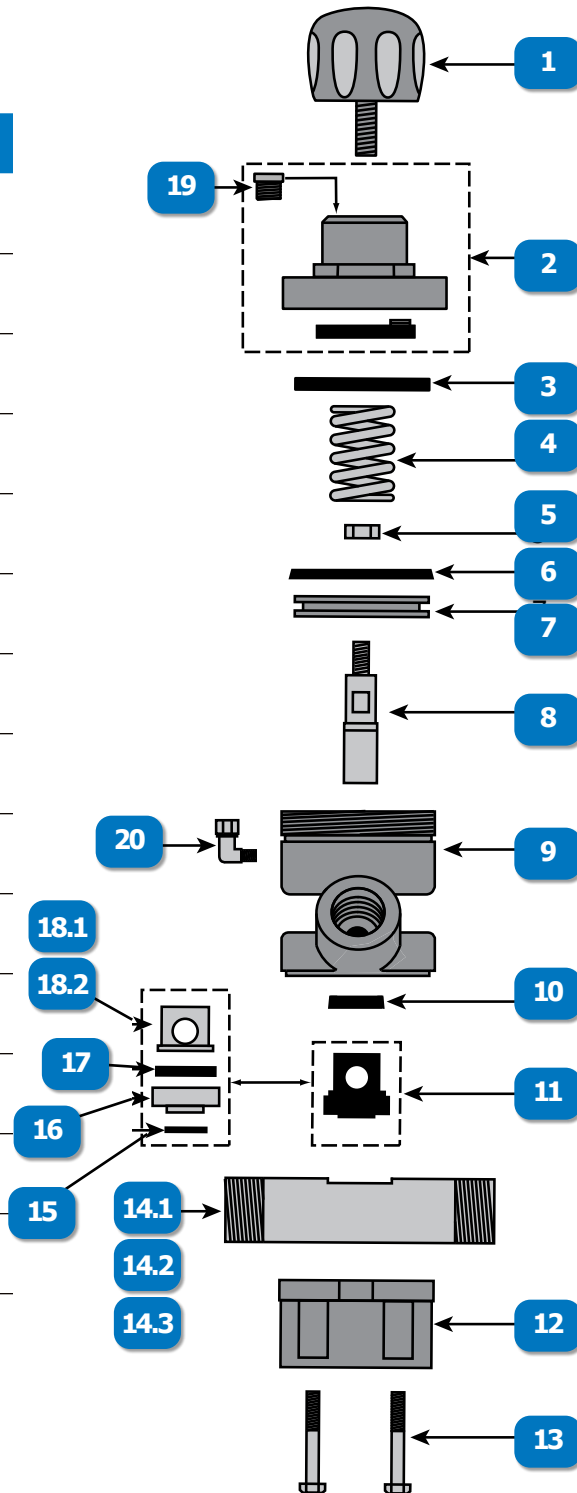

# APV (Pg. 1 of 2)

#	DESCRIPTION	PART #
	APV, REPAIR KIT W/TC SLEEVE, INCLUDES # 6, 8, 10, 15, 16, 17 & 18	888-2149-00099PB
	APV, SEAL KIT, SEALS ONLY W/URETHANE SEAT, INCLUDES # 6, 10, 15 & 17	888-2149-00098PB
	APV, REPAIR KIT W/URETHANE SLEEVE, INCLUDES # 6, 8, 10 & 11	888-2149-10099PB
	APV, SEAL KIT, SEALS ONLY W/URETHANE SLEEVE, INCLUDES 6, 10, & 11	888-2149-10098PB
	APV WRENCH, FITS APV/APVII CAPS & HANDWAY NUT	MP01035
<b>1</b>	APV, KNOB	888-2149-00001PB
<b>2</b>	APV & APV II, CAP ASSEMBLY	888-2148-00002PB
<b>3</b>	APV & APV II, BUMP RING	888-2149-00019PB
<b>4</b>	APV & APV II, SPRING	888-2149-00003PB
<b>5</b>	APV & TV2, NUT	888-2149-00008PB
<b>6</b>	APV, APV II, & T2V PISTON SEAL (GREEN URETHANE)	888-2148-00004PB
<b>7</b>	APV, PISTON	888-2149-00005PB
<b>8</b>	APV, TUNGSTEN CARBIDE, PLUNGER	888-2149-00007PB
<b>9</b>	APV, CYLINDER	888-2149-00009PB

# APV (Pg. 1 of 2)

#	DESCRIPTION	PART #
10	APV, APV II, MPV, MPV II & MPV MINI, PLUNGER SEAL W/ "O"-RING (CLEAR URETHANE)	888-2148-00006PB
11	APV, SLEEVE, URETHANE	888-2149-10013PB
12	APV, BASE	888-2149-00011PB
13	APV & APV II, BOLT (4 PACK)	888-7010-50755PB
14.1	APV & APV II, PIPE NIPPLE 1" FEMALE x 1-1/2" MALE	888-2149-00615PB
14.2	APV & APV II, PIPE NIPPLE 1-1/4" MALE x 1-1/4" MALE	888-2149-00715PB
14.3	APV & APV II, PIPE NIPPLE 1-1/2" MALE x 1-1/2" MALE	888-2149-00815PB
15	APV & APV II, O-RING	888-2149-00018PB
16	APV, INSERT	888-2149-00014PB
17	APV & APV II, URETHANE SEAT (HEAVY DUTY BLUE)	888-2149-00010PB
18.2	APV II / APV, SOLID TUNGSTEN CARBIDE SLEEVE	888-2148-00013PB
18.1	APV & APV II, MULTI PORTED SLEEVE STAINLESS STEEL	888-2149-32020PB
19	VENT, 1/8"	888-2014-300PB
20	SWIVEL 90*, 1/8"MNPT X 1/8"F	888-4203-50000PB