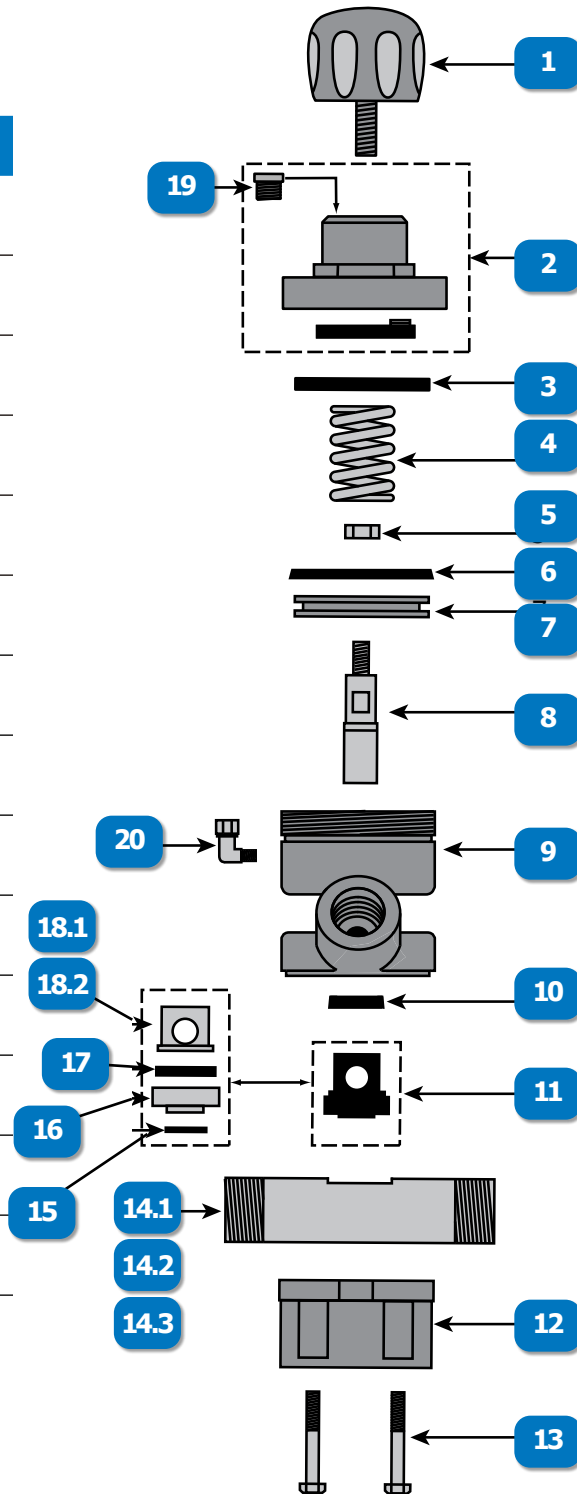

# APV (Pg. 1 of 2)

#	DESCRIPTION	PART #
	APV, REPAIR KIT W/TC SLEEVE, INCLUDES # 6, 8, 10, 15, 16, 17 & 18	888-2149-00099PB
	APV, SEAL KIT, SEALS ONLY W/URETHANE SEAT, INCLUDES # 6, 10, 15 & 17	888-2149-00098PB
	APV, REPAIR KIT W/URETHANE SLEEVE, INCLUDES # 6, 8, 10 & 11	888-2149-10099PB
	APV, SEAL KIT, SEALS ONLY W/URETHANE SLEEVE, INCLUDES 6, 10, & 11	888-2149-10098PB
	APV WRENCH, FITS APV/APVII CAPS & HANDWAY NUT	MP01035
<b>1</b>	APV, KNOB	888-2149-00001PB
<b>2</b>	APV & APV II, CAP ASSEMBLY	888-2148-00002PB
<b>3</b>	APV & APV II, BUMP RING	888-2149-00019PB
<b>4</b>	APV & APV II, SPRING	888-2149-00003PB
<b>5</b>	APV & TV2, NUT	888-2149-00008PB
<b>6</b>	APV, APV II, & T2V PISTON SEAL (GREEN URETHANE)	888-2148-00004PB
<b>7</b>	APV, PISTON	888-2149-00005PB
<b>8</b>	APV, TUNGSTEN CARBIDE, PLUNGER	888-2149-00007PB
<b>9</b>	APV, CYLINDER	888-2149-00009PB

# APV (Pg. 1 of 2)

#	DESCRIPTION	PART #
10	APV, APV II, MPV, MPV II & MPV MINI, PLUNGER SEAL W/ "O"-RING (CLEAR URETHANE)	888-2148-00006PB
11	APV, SLEEVE, URETHANE	888-2149-10013PB
12	APV, BASE	888-2149-00011PB
13	APV & APV II, BOLT (4 PACK)	888-7010-50755PB
14.1	APV & APV II, PIPE NIPPLE 1" FEMALE x 1-1/2" MALE	888-2149-00615PB
14.2	APV & APV II, PIPE NIPPLE 1-1/4" MALE x 1-1/4" MALE	888-2149-00715PB
14.3	APV & APV II, PIPE NIPPLE 1-1/2" MALE x 1-1/2" MALE	888-2149-00815PB
15	APV & APV II, O-RING	888-2149-00018PB
16	APV, INSERT	888-2149-00014PB
17	APV & APV II, URETHANE SEAT (HEAVY DUTY BLUE)	888-2149-00010PB
18.2	APV II / APV, SOLID TUNGSTEN CARBIDE SLEEVE	888-2148-00013PB
18.1	APV & APV II, MULTI PORTED SLEEVE STAINLESS STEEL	888-2149-32020PB
19	VENT, 1/8"	888-2014-300PB
20	SWIVEL 90*, 1/8"MNPT X 1/8"F	888-4203-50000PB