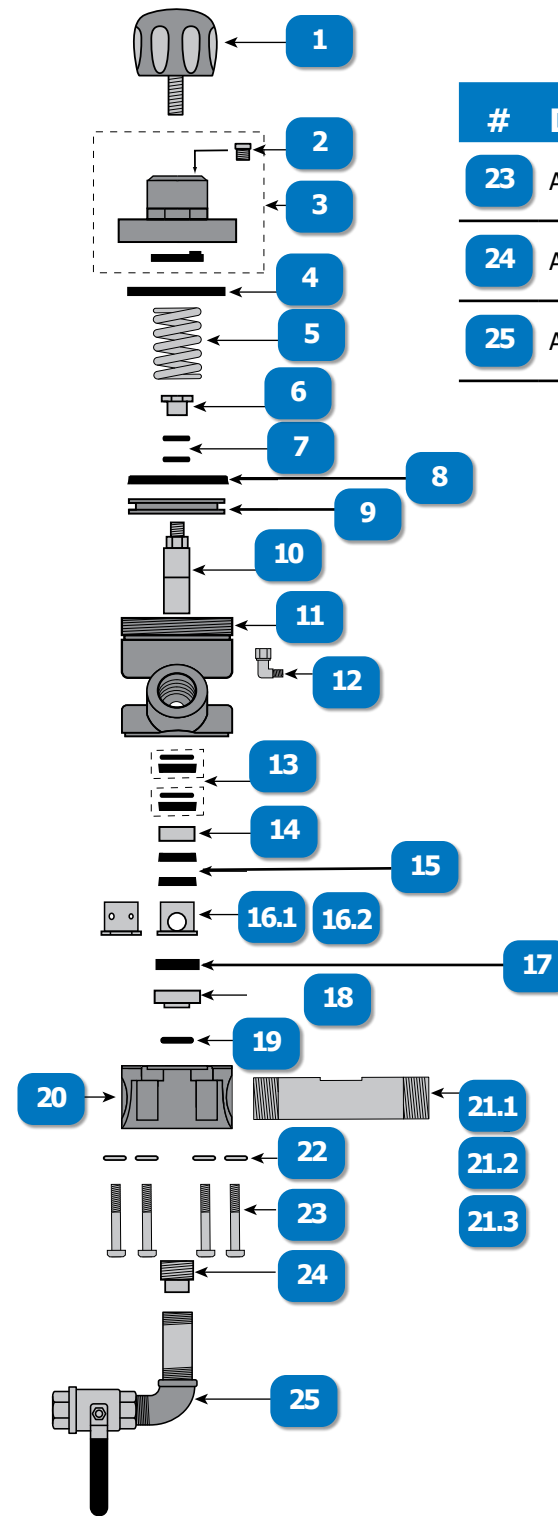

APVII (Pg. 1 of 2)

| # | DESCRIPTION | PART # |
|--|---|------------------|
|  | APV II ABRASIVE METERING VALVE, 1", SOLID TUNGSTEN CARBIDE SLEEVE | 888-2148-006PB |
|  | APV II ABRASIVE METERING VALVE, 1-1/4", SOLID TUNGSTEN CARBIDE SLEEVE | 888-2148-007PB |
|  | APV II ABRASIVE METERING VALVE, 1-1/2", SOLID TUNGSTEN CARBIDE SLEEVE | 888-2148-008PB |
|  | NOZZLE COUPLING, BIG GUN | 888-2148-00020PB |
|  | RUBBER WASHER, LARGE, BIG GUN | 888-2148-00099PB |
|  | HARDENED SPACER, BIG GUN | 888-2148-00098PB |
|  | RUBBER LINER, 3/4" & 1" HOSE | MP01035 |
|  | 1 APV II, KNOB (BLACK PIRATE BRAND) | 888-2148-00001PB |
|  | 2 VENT, 1/8" | 888-2014-300PB |
|  | 3 APV & APV II, CAP ASSEMBLY | 888-2148-00002PB |
|  | 4 APV & APV II, BUMP RING | 888-2149-00019PB |
|  | 5 APV & APV II, SPRING | 888-2149-00003PB |
|  | 6 APV II, PLUNGER STOP (STAINLESS) | 888-2148-00015PB |
|  | 7 APV II, NYLON WASHER | 888-2148-00016PB |
|  | 8 APV, APV II, & T2V PISTON SEAL (GREEN URETHANE) | 888-2148-00004PB |
|  | 9 APV II, PISTON | 888-2148-00005PB |

| # | DESCRIPTION | PART # |
|----|--|------------------|
| 23 | APV & APV II, BOLT (4 PACK) | 888-7010-50755PB |
| 24 | APV II & MPV II, PLUG, PIPE STAINLESS 1" | 888-3014-206PB |
| 25 | APV II & T2V CLEANOUT BALL VALVE ASSY | 999-8403-00054PB |