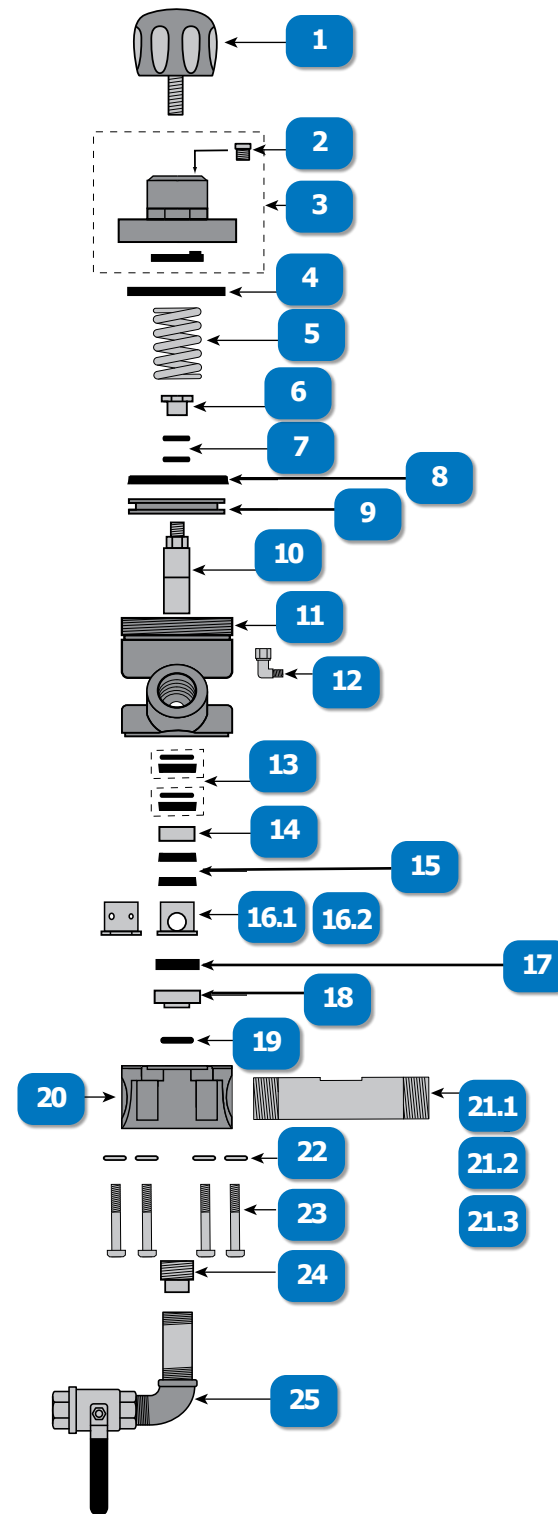

APVII (Pg. 1 of 2)

| # | DESCRIPTION | PART # |
|--|---|------------------|
|  | APV II ABRASIVE METERING VALVE, 1", SOLID TUNGSTEN CARBIDE SLEEVE | 888-2148-006PB |
|  | APV II ABRASIVE METERING VALVE, 1-1/4", SOLID TUNGSTEN CARBIDE SLEEVE | 888-2148-007PB |
|  | APV II ABRASIVE METERING VALVE, 1-1/2", SOLID TUNGSTEN CARBIDE SLEEVE | 888-2148-008PB |
|  | NOZZLE COUPLING, BIG GUN | 888-2148-00020PB |
|  | RUBBER WASHER, LARGE, BIG GUN | 888-2148-00099PB |
|  | HARDENED SPACER, BIG GUN | 888-2148-00098PB |
|  | RUBBER LINER, 3/4" & 1" HOSE | MP01035 |
|  | 1 APV II, KNOB (BLACK PIRATE BRAND) | 888-2148-00001PB |
|  | 2 VENT, 1/8" | 888-2014-300PB |
|  | 3 APV & APV II, CAP ASSEMBLY | 888-2148-00002PB |
|  | 4 APV & APV II, BUMP RING | 888-2149-00019PB |
|  | 5 APV & APV II, SPRING | 888-2149-00003PB |
|  | 6 APV II, PLUNGER STOP (STAINLESS) | 888-2148-00015PB |
|  | 7 APV II, NYLON WASHER | 888-2148-00016PB |
|  | 8 APV, APV II, & T2V PISTON SEAL (GREEN URETHANE) | 888-2148-00004PB |
|  | 9 APV II, PISTON | 888-2148-00005PB |

| # | DESCRIPTION | PART # |
|----|--|------------------|
| 23 | APV & APV II, BOLT (4 PACK) | 888-7010-50755PB |
| 24 | APV II & MPV II, PLUG, PIPE STAINLESS 1" | 888-3014-206PB |
| 25 | APV II & T2V CLEANOUT BALL VALVE ASSY | 999-8403-00054PB |