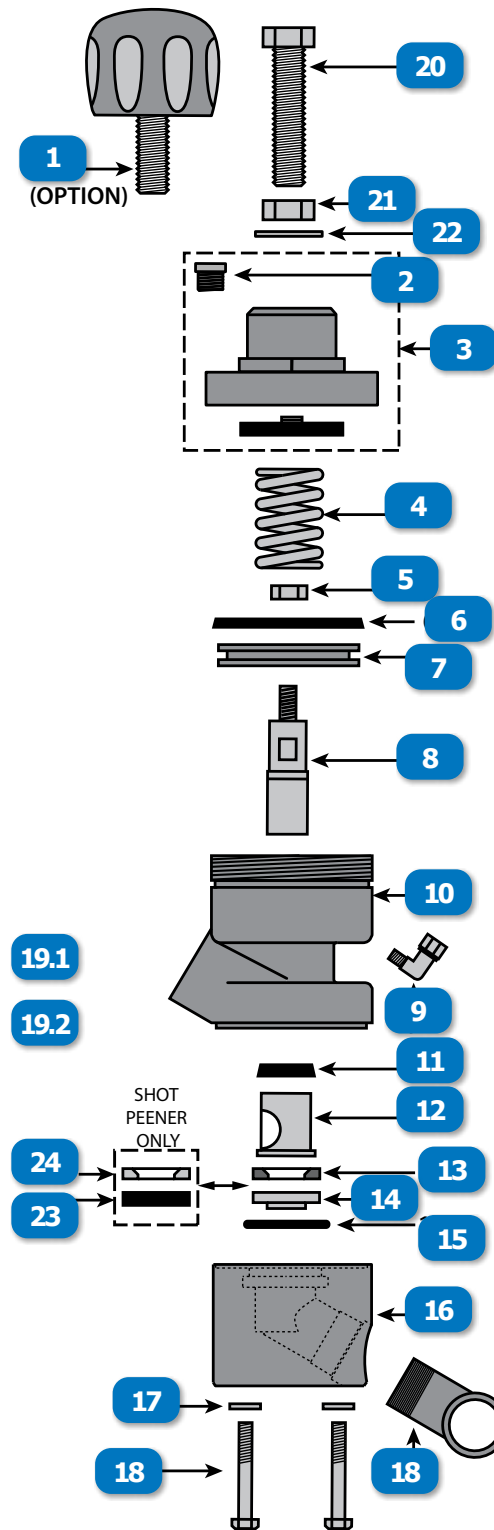

APV BIG-BORE™

STRAIGHT DOWN & SHOT-PEENER 100#

#	DESCRIPTION	PART #
	APV BIG-BORE™ STRAIGHT-DOWN METERING VALVE W/TUNGSTEN CARBIDE SLEEVE	888-2151-200PB
	APV BIG-BORE™, REPAIR KIT W/TC SLEEVE, INCLUDES # 6, 8, 11, 12, 13, 14 & 15	888-2149-50099PB
	APV BIG-BORE™, SEAL KIT W/TC SLEEVE, INCLUDES # 6, 11, 13, & 15	888-2149-50098PB
	APV BIG-BORE™, SHOT-PEENER-100#, STRAIGHT-DOWN METERING VALVE	888-2151-220PB
	REPAIR KIT W/TC SLEEVE & SEAT, INCLUDES # 6, 8, 11, 12, 15, 23 & 24	888-2151-22099PB
	SEAL KIT, SEALS ONLY, INCLUDES # 6, 11, 15 & 23	888-2151-22098PB
	APV WRENCH, FITS APV/APVII CAPS & HANDWAY NUT	MP01035
1	APV, KNOB	888-2149-00001PB
2	VENT, 1/8"	888-2014-300PB
3	APV & APV II, CAP ASSEMBLY	888-2148-00002PB
4	APV, SPRING, BIG-BORE™ (GRAY/BLUE)	888-2149-50003PB
5	APV & TV2, NUT	888-2149-00008PB
6	APV, APV II, & T2V PISTON SEAL (GREEN URETHANE)	888-2148-00004PB
7	APV, PISTON, BIG-BORE™	888-2149-50005PB
8	APV, TUNGSTEN CARBIDE, PLUNGER, BIG-BORE™	888-2149-50007PB
9	SWIVEL 90*, 1/8"MNPT X 1/8"F	888-4203-50000PB
10	APV, CYLINDER, BIG-BORE™	888-2149-50009PB
11	APV, PLUNGER SEAL W/ O-RING, BIG-BORE™	888-2149-50006PB