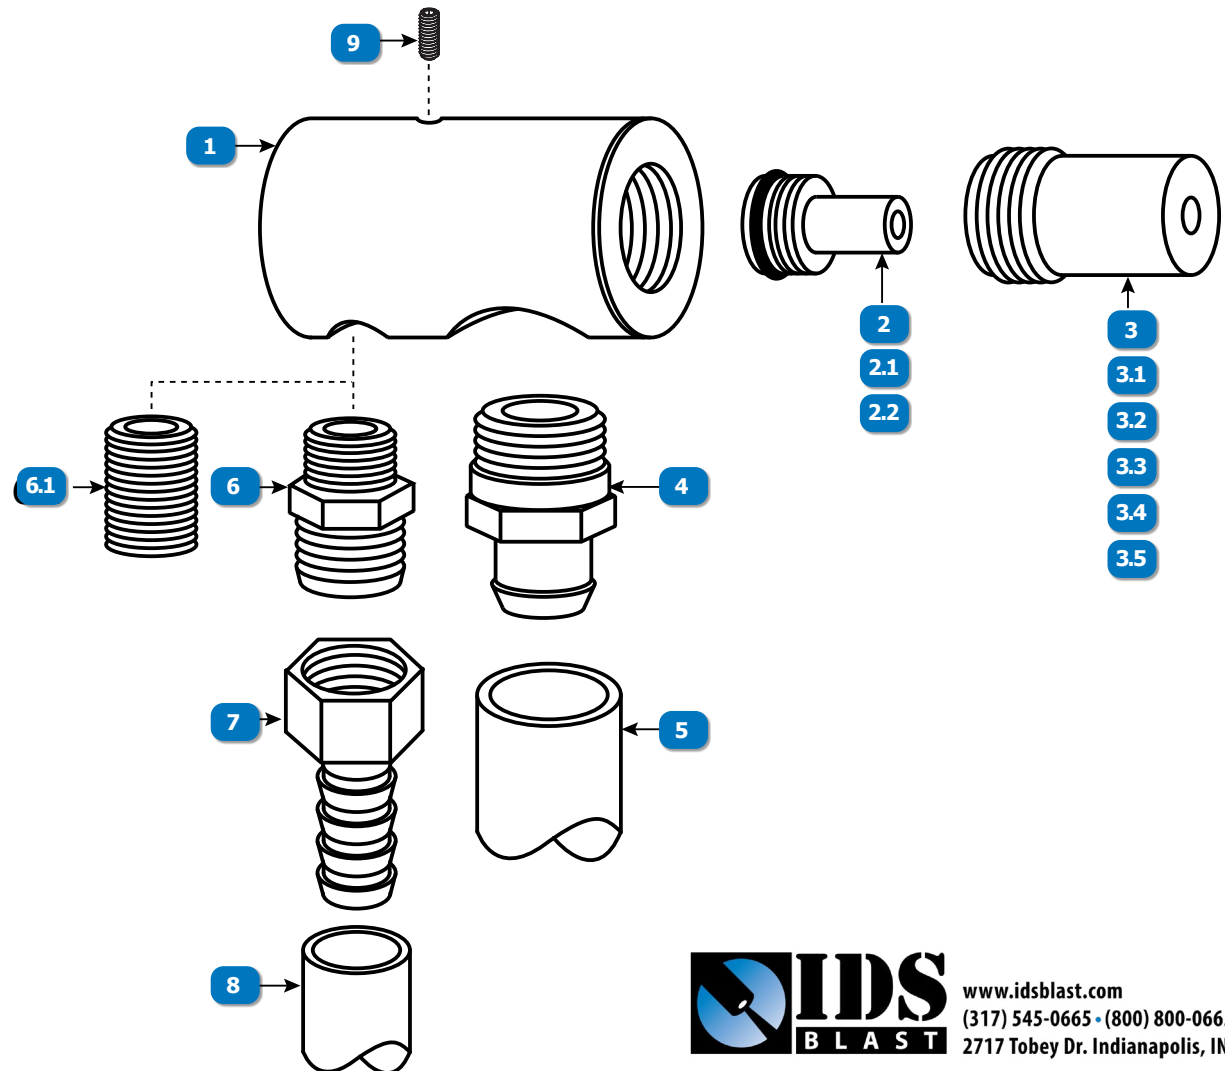

#	DESCRIPTION	PART #
7	FITTING, 1/2" HOSE x 1/2", BRASS	520402
8	HOSE, AIR, RED, NOMINAL 1/2" ID x 55/64" OD, WP 200 PSI, PRICE PER FOOT, SOLD IN 10' INCREMENTS ONLY, REEL SIZE 500'	112-4580
9	SET SCREW, #10-24 UNC x 1/2" LG., SOCKET, CUP POINT, BLACK OXIDE	25220