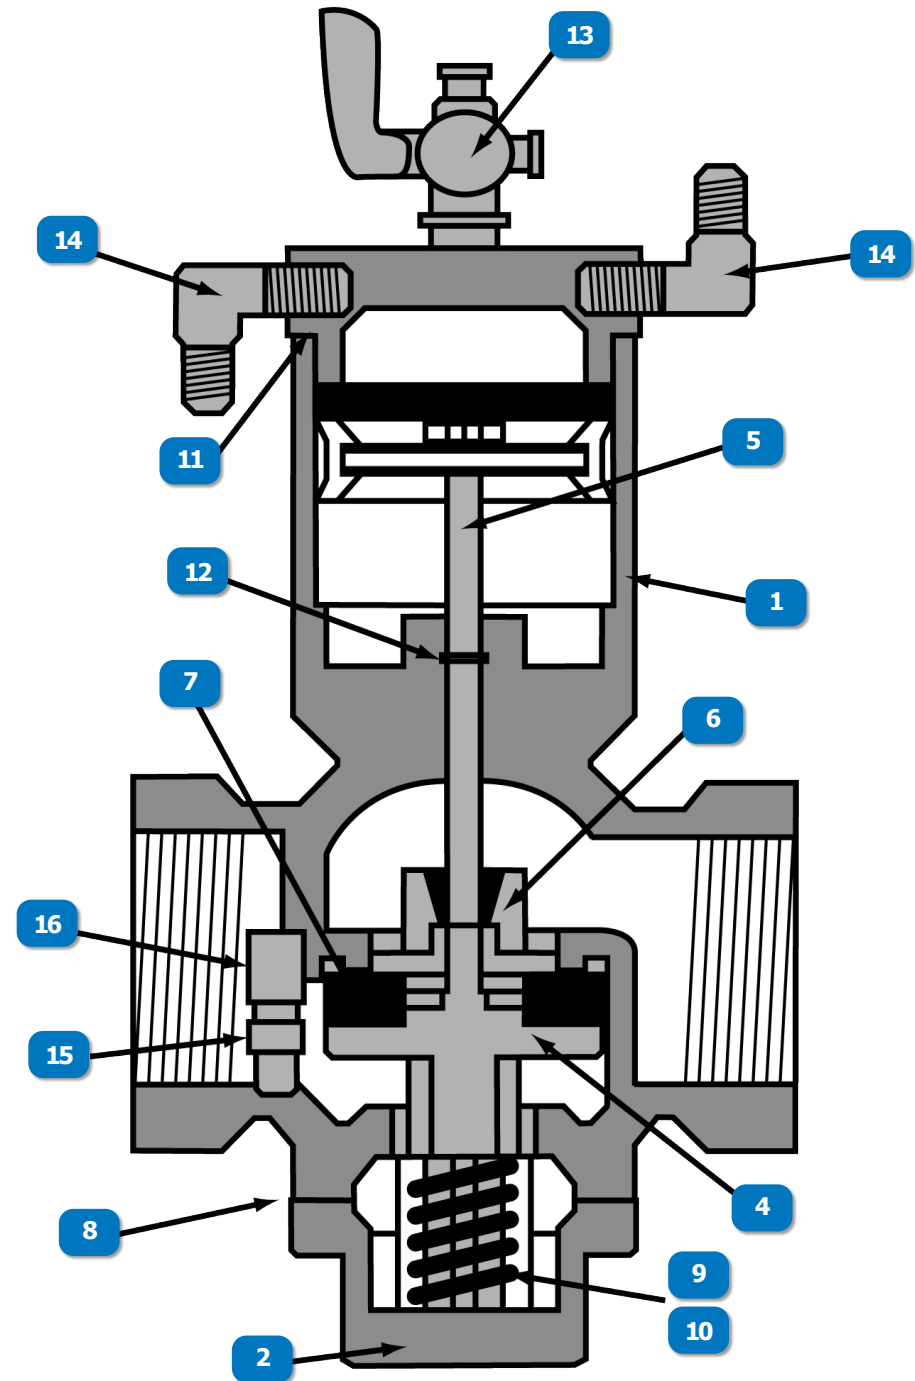

INLET VALVE 1-1/4" / 1-1/2"

| # | DESCRIPTION | PART # |
|--|--|--------|
|  | VALVE, INLET, 1-1/4", 1-1/2", COMPLETE w/ 1-1/2" NPT | 01995 |
|  | VALVE, INLET, 1-1/4", 1-1/2", SERVICE KIT, INCLUDES #6, 7, 8, 9, 10, 11 & 12 | 01927 |
| 1 | VALVE, INLET, 1-1/4", 1-1/2", BODY | 01996 |
| 2 | VALVE, INLET, 1-1/4", 1-1/2", BOTTOM CAP | 02001 |
| 3 | VALVE, INLET, 1-1/4", 1-1/2", CAP (NOT PICTURED) | 01997 |
| 4 | VALVE, INLET, 1-1/4", 1-1/2", PLUG | 01999 |
| 5 | VALVE, INLET, 1-1/4", 1-1/2", PISTON/ROD ASSEMBLY | 02003 |
| 6 | VALVE, INLET, 1-1/4", 1-1/2", PLUG WASHER RETAINER | 02002 |
| 7 | VALVE, INLET, 1-1/4", 1-1/2", PLUG WASHER | 01998 |
| 8 | VALVE, INLET, 1-1/4", 1-1/2", SEAL, BOTTOM CAP | 02006 |
| 9 | VALVE, INLET, 1-1/4", 1-1/2", SPRING, 1-1/8" x 1/8" x 2" | 02000 |
| 10 | AMV / INLET VALVE SPRING | 01982 |
| 11 | VALVE, INLET, 1-1/4", 1-1/2", O-RING, 2" x 2-1/4" x 1/8" | 02007 |
| 12 | VALVE, INLET, 1-1/4", 1-1/2", O-RING, 5/16" x 7/16" x 1/16" | 02008 |
| 13 | PETCOCK, 1/4" NPT | 01993 |
| 14 | VALVE, OUTLET, 1", ELBOW, BRASS, 1/4" x 3/16" | 02513 |
| 15 | VALVE, INLET, 1", ADAPTOR 1/8" NPT W/1/16" ORIFICE | 01945 |
| 16 | ELBOW, 1/8" BRASS STREET | 03993 |