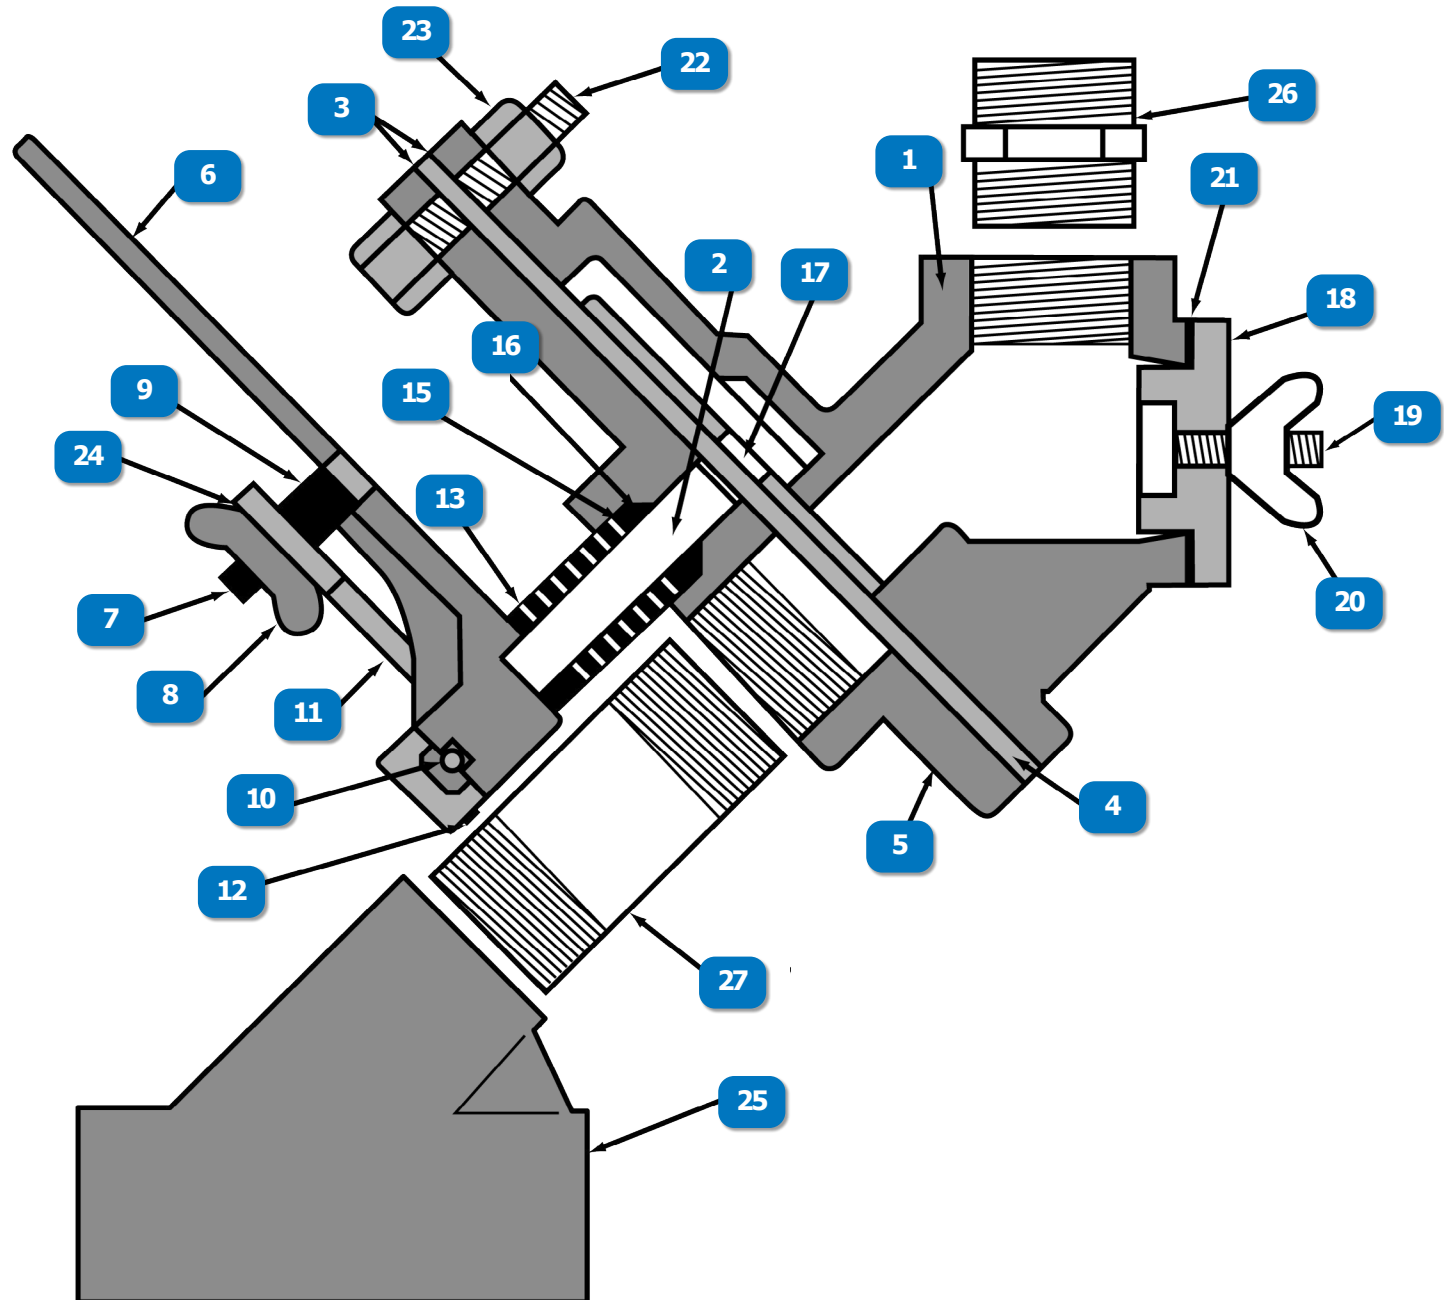

AMV (DISCONTINUED) (Pg. 1 of 2)

#	DESCRIPTION	PART #
	AMV, 1-1/4", COMPLETE (DISCONTINUED - SEE PART NUMBER 102-4350)	341-0683
	AMV, SERVICE KIT, INCLUDES (2) #3, 10, 13, 16, 17 & 21	341-0456
1	AMV, UPPER BODY	341-0690
2	AMV, DISC W/STEM	341-0687
3	AMV, GASKET, RUBBER	341-0602
4	AMV, DISK, STAINLESS	341-0686
5	AMV, LOWER BODY	341-0684
6	AMV, HANDLE	341-0685
7	AMV, HANDLE STOP SCREW	400-0695
8	AMV, HANDLE STOP WING NUT	402-0693
9	AMV, HANDLE STOP SPACER	341-0681
10	AMV, HANDLE PIN	404-0699
11	AMV, GAUGE UNIT	341-0688
12	AMV, GAUGE UNIT SET SCREW	400-0694

www.idsblast.com
 (317) 545-0665 • (800) 800-0665
 2717 Tobey Dr. Indianapolis, IN 46219

AMV (DISCONTINUED) (Pg. 2 of 2)

#	DESCRIPTION	PART #
13	AMV / INLET VALVE SPRING	01982
14	AMV, STUD (NOT PICTURED)	341-0680
15	AMV, PACKING GLAND	341-0682
16	AMV, METERING SHAFT O-RING	341-0703
17	AMV, GASKET, RUBBER	341-0606
18	AMV, INSPECTION PLATE	341-0689
19	AMV, INSPECTION PLATE SCREW	400-0691
20	AMV, INSPECTION PLATE WING NUT	402-0692
21	INSPECTION PLATE O-RING	01990
22	AMV, BODY BOLT	402-0696
23	AMV, BODY NUT	402-0698
24	FLAT WASHER	402-0700
25	Y FITTING, 1-1/4", RUBBER LINED	290180-RL
26	HEX NIPPLE, 1-1/4", RUBBER LINED	290181-RL
27	NIPPLE, 1-1/4" x 4", RUBBER LINED	290182-RL