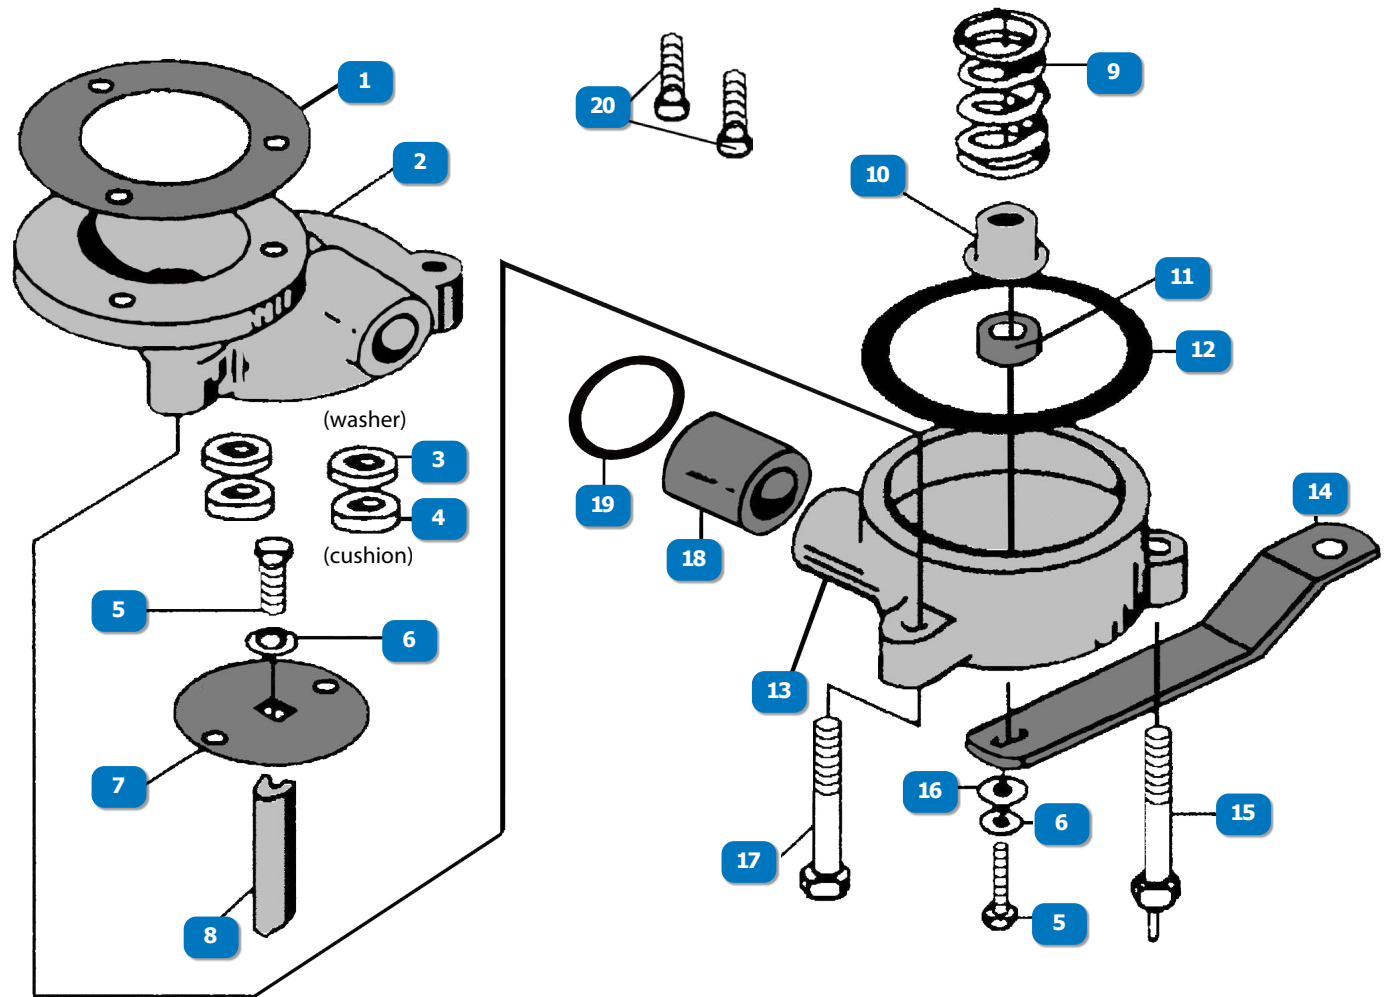

LARGE MIXING VALVE

| # | DESCRIPTION | PART # |
|--|---|---------|
|  | COMPLETE MIXING VALVE, LARGE | 7-03CE |
|  | MIXING VALVE KIT, LARGE, INCLUDES (2) #3, 4, 5, 6, & (1) #7, 8, 9, 10, 11, 12, 16 & 6-50R FILLER O-RING | 7-36A |
|  | MIXING VALVE ASSEMBLY INCLUDES #13 & 7-36A MIXING VALVE KIT | 100-199 |
| 1 | VALVE BODY GASKET | 7-01BG |
| 2 | VALVE BODY, LARGE, INCLUDES MOUNTING BOLTS | 7-01B |
| 3 | VALVE WASHER | 100-015 |
| 4 | VALVE CUSHION | 800-001 |
| 5 | SCREW HHC, .25-28 x .75 GRD5 | 805-302 |
| 6 | LOCK WASHER, .25 | 805-013 |
| 7 | VALVE PLATE | 7-36 |
| 8 | VALVE SPINDLE | 100-084 |
| 9 | VALVE SPRING | 3-44 |
| 10 | VALVE SPINDLE PACKING GLAND | C-31 |
| 11 | VALVE SPINDLE PACKING | C-32 |
| 12 | VALVE COVER GASKET | 7-16CG |
| 13 | VALVE COVER, LARGE | 7-03C |
| 14 | VALVE SPINDLE ARM | C-4X |
| 15 | VALVE COVER SCREW W/STOP | 7-03CS |
| 16 | SAE FLAT WASHER, .25 | 805-022 |
| 17 | VALVE COVER SCREW W/O STOP (2 REQUIRED) | 805-328 |
| 18 | RUBBER LINER, 3/4" & 1" HOSE | 800-236 |
| 19 | RUBBER O-RING | 66RR |
| 20 | VALVE BODY SCREW | 805-326 |