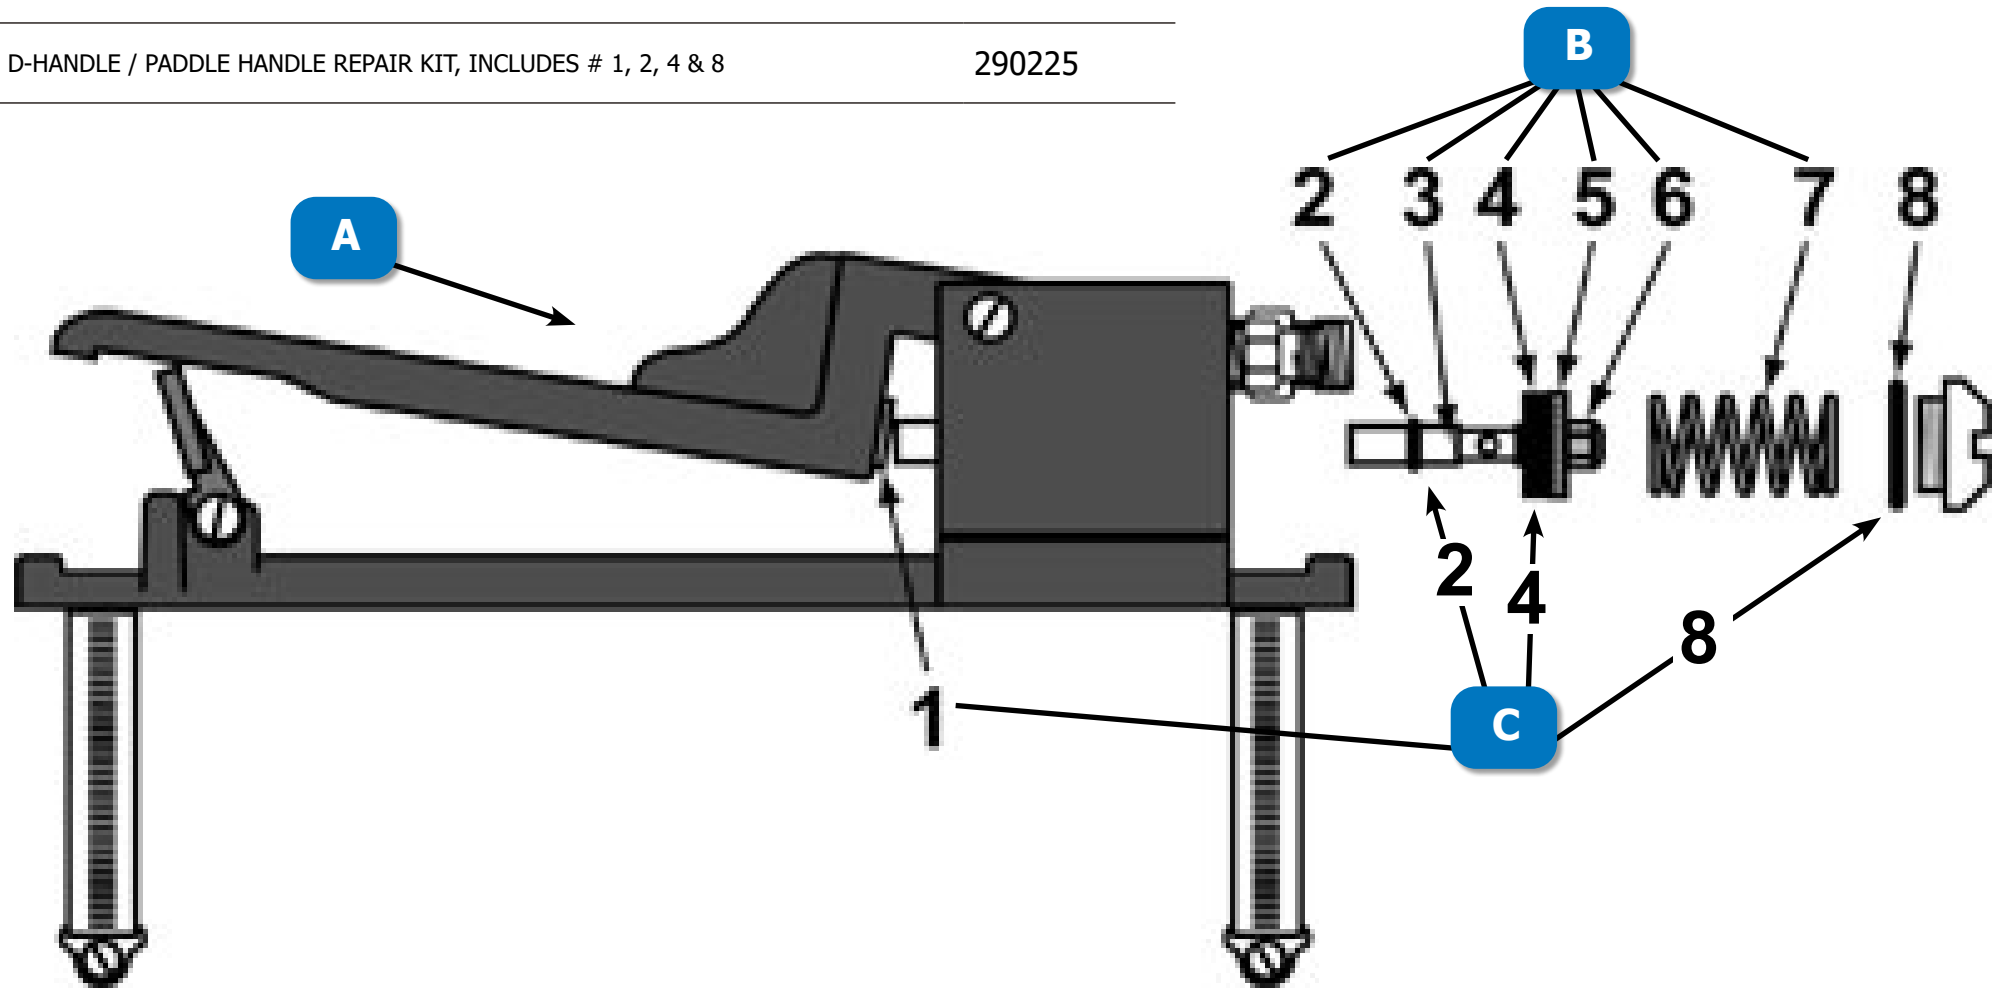

PADDLE HANDLE - PNEUMATIC DEADMAN CONTROL PADDLE

#	DESCRIPTION	PART #
A	PADDLE HANDLE CONTROL, PNEUMATIC (DEADMAN CONTROL HANDLE)	290166
B	D-HANDLE / PADDLE HANDLE SERVICE KIT, INCLUDES # 2, 3, 4, 5, 6 & 7	290224
C	D-HANDLE / PADDLE HANDLE REPAIR KIT, INCLUDES # 1, 2, 4 & 8	290225