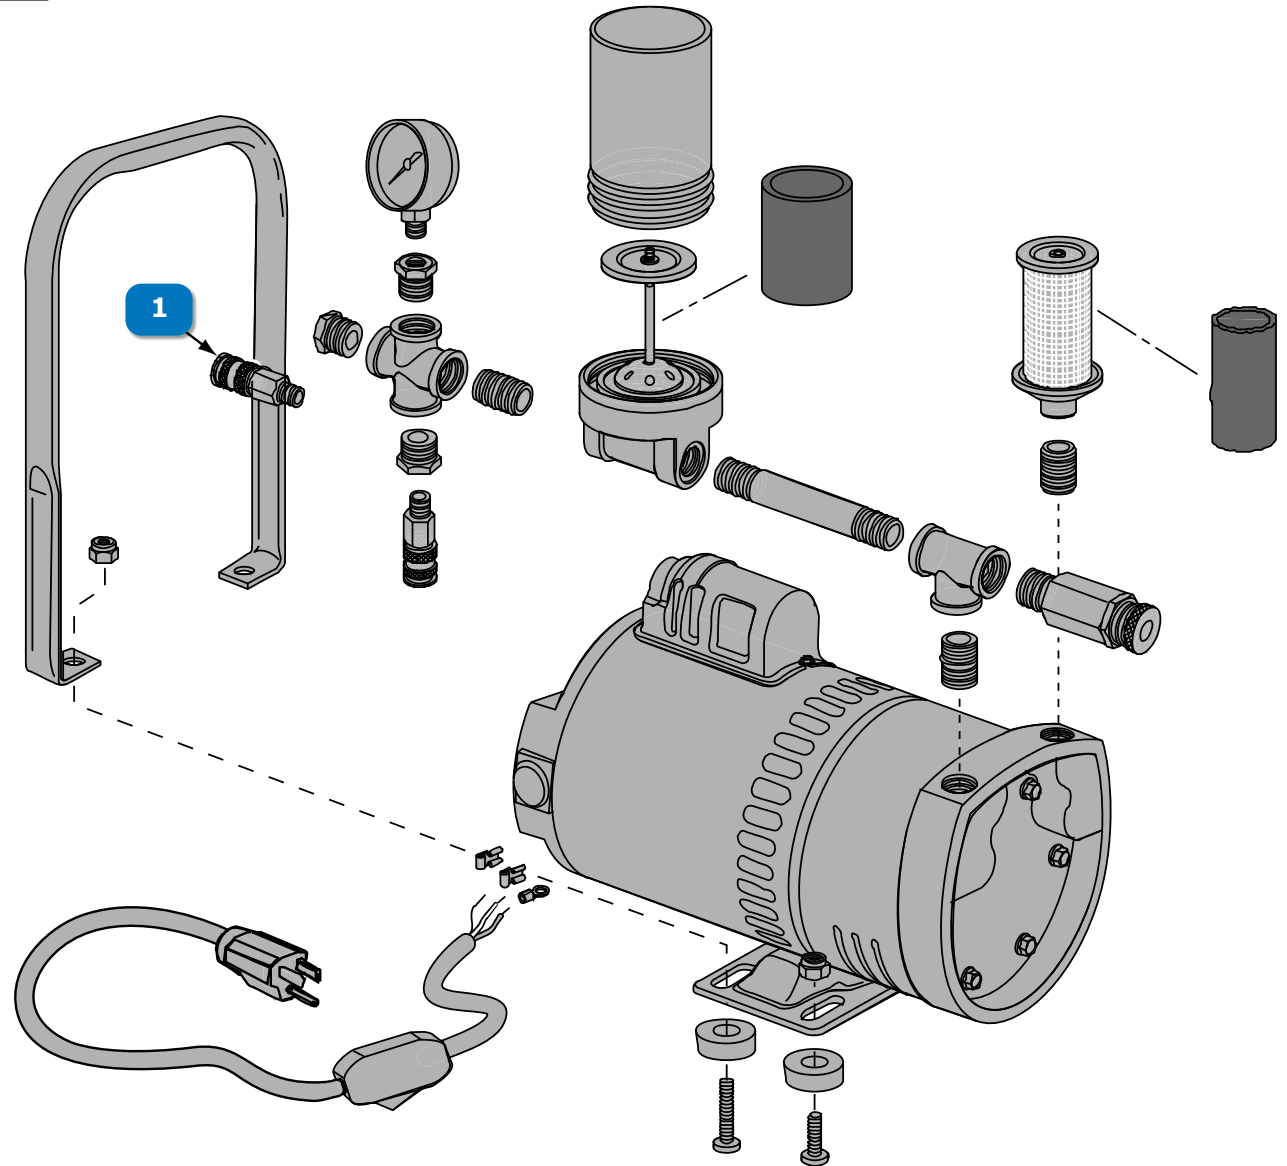

AMBIENT AIR PUMP RPB®

#	DESCRIPTION	PART #
1	RPB® 1/2" HANSEN COUPLER, 3/8" NPT MALE THREAD	9700-72AD

www.idsblast.com
(317) 545-0665 • (800) 800-0665
2717 Tobey Dr. Indianapolis, IN 46219