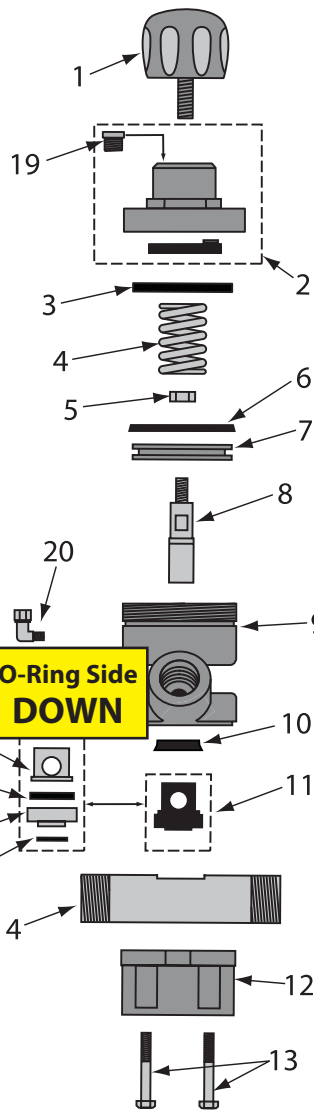

ASSEMBLY INSTRUCTIONS

888-2148-00006PB

APV, APV II, MPV, MPV II & MPV MINI, PLUNGER SEAL W/ "O"-RING (CLEAR URETHANE)

APV (Automatic Plunger Valve)

APV (Automatic Plunger Valve)	
888-2149-006PB	APV, 1", W/TC SLEEVE
888-2149-106PB	APV, 1", W/URETHANE SLEEVE
888-2149-007PB	APV, 1-1/4", W/TC SLEEVE
888-2149-107PB	APV, 1-1/4", W/URETHANE SLEEVE
888-2149-008PB	APV, 1-1/2", W/TC SLEEVE
888-2149-108PB	APV, 1-1/2", W/URETHANE SLEEVE
888-2149-00099PB	APV, REPAIR KIT W/TC SLEEVE, INCLUDES # 6, 8, 10, 15, 16, 17 & 18
888-2149-00098PB	APV, SEAL KIT, SEALS ONLY W/URETHANE SEAT, INCLUDES # 6, 10, 15 & 17
888-2149-10099PB	APV, REPAIR KIT W/URETHANE SLEEVE, INCLUDES # 6, 8, 10 & 11
888-2149-10098PB	APV, SEAL KIT, SEALS ONLY W/URETHANE SLEEVE, INCLUDES 6, 10, & 11
1 888-2149-00001PB	APV, KNOB
2 888-2148-00002PB	APV & APV II, CAP ASSEMBLY
3 888-2149-00019PB	APV & APV II, BUMP RING
4 888-2149-00003PB	APV & APV II, SPRING
5 888-2149-00008PB	APV, NUT
6 888-2149-00004PB	APV, PISTON SEAL
7 888-2149-00005PB	APV, PISTON
8 888-2149-00007PB	APV, TUNGSTEN CARBIDE, PLUNGER
9 888-2149-00009PB	APV, CYLINDER
10 888-2148-00006PB	VALVE, PLUNGER SEAL
11 888-2149-10013PB	APV, SLEEVE, URETHANE
12 888-2149-00011PB	APV, BASE
13 888-7010-50755PB	APV & APV II, BOLT, 4 PACK
888-2149-00615PB	APV & APV II, PIPE NIPPLE 1" FEMALE x 1-1/2" MALE
888-2149-00715PB	APV & APV II, PIPE NIPPLE 1-1/4" MALE x 1-1/4" MALE
888-2149-00815PB	APV & APV II, PIPE NIPPLE 1-1/2" MALE x 1-1/2" MALE
15 888-2149-00018PB	APV & APV II, O-RING
16 888-2149-00014PB	APV, INSERT
17 888-2149-00010PB	APV & APV II, URETHANE SEAT
18 888-2148-00013PB	APV & APV II, SOLID TUNGSTEN CARBIDE SLEEVE
888-2149-32020PB	APV & APV II, MULTI PORTED SLEEVE STAINLESS STEEL
19 888-2014-300PB	VENT, 1/8"
20 888-4203-50000PB	SWIVEL 90°, 1/8"MNPT X 1/8" F