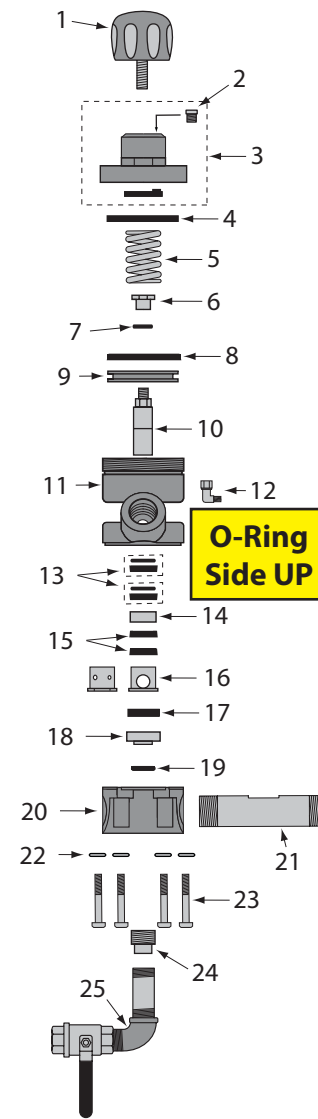

APVII (Automatic Plunger Valve II)

APVII™ (Automatic Plunger Valve II)	
888-2148-006PB	APV II, 1" W/SOLID TUNGSTEN CARBIDE SLEEVE
888-2148-007PB	APV II, 1-1/4" W/SOLID TUNGSTEN CARBIDE SLEEVE
888-2148-008PB	APV II, 1-1/2" W/SOLID TUNGSTEN CARBIDE SLEEVE
888-2148-00099PB	APV II, REPAIR KIT W/SOLID TUNGSTEN CARBIDE SLEEVE, INCLUDES (1) # 8 & 10, (2) # 13, (2) # 15, (1) #16, 17, 18 & 19
888-2148-00098PB	APV II, SEAL KIT, SEALS ONLY, W/URETHANE SEAT, INCLUDES (1) # 8, (2) # 13 & 15, (1) # 17 & 19
1 888-2148-00001PB	APV II, KNOB (BLACK PIRATE BRAND)
2 888-2014-300PB	VENT, 1/8"
3 888-2148-00002PB	APV & APV II, CAP ASSEMBLY
4 888-2149-00019PB	APV & APV II, BUMP RING
5 888-2149-00003PB	APV & APV II, SPRING
6 888-2148-00015PB	APV & APV II, PLUNGER STOP (STAINLESS)
7 888-2148-00016PB	APV II, NYLON WASHER
8 888-2148-00004PB	APV & APV II, PISTON SEAL (GREEN URETHANE)
9 888-2148-00005PB	APV II, PISTON
10 888-2148-00007PB	APV II, PLUNGER (STAINLESS/SOLID TUNGSTEN CARBIDE)
11 888-2148-00009PB	APV II, CYLINDER, W/1" NPT CLEANOUT
12 888-4203-50000PB	SWIVEL 90°, 1/8"MNPT X 1/8" F
13 888-2148-00006PB	APV & APV II, PLUNGER SEAL W/ "O"-RING (CLEAR URETHANE)
14 888-2148-00017PB	APV II, PLUNGER BUSHING (STAINLESS)
15 888-2148-30006PB	APV II, PLUNGER SEAL W/O "O"-RING (CLEAR URETHANE)
16 888-2148-00013PB	APV & APV II, SOLID TUNGSTEN CARBIDE SLEEVE
888-2149-32020PB	APV & APV II, MULTI PORTED SLEEVE STAINLESS STEEL
17 888-2149-00010PB	APV & APV II, URETHANE SEAT
18 888-2148-00014PB	APV II, INSERT (STAINLESS)
19 888-2149-00018PB	APV & APV II, O-RING
20 888-2148-30011PB	APV II, BASE W/CLEANOUT
888-2149-00615PB	APV & APV II, PIPE NIPPLE 1" FEMALE x 1-1/2" MALE
888-2149-00715PB	APV & APV II, PIPE NIPPLE 1-1/4" MALE x 1-1/4" MALE
888-2149-00815PB	APV & APV II, PIPE NIPPLE 1-1/2" MALE x 1-1/2" MALE
22 888-7027-50302PB	APV & APV II, FLAT WASHER 3/8" SAE (10 PACK)
23 888-7010-50755PB	APV & APV II, BOLT, 4 PACK
24 888-3014-206PB	APV II, PLUG, PIPE STAINLESS 1"
25 999-8403-00054PB	APV II CLEANOUT BALL VALVE ASSY