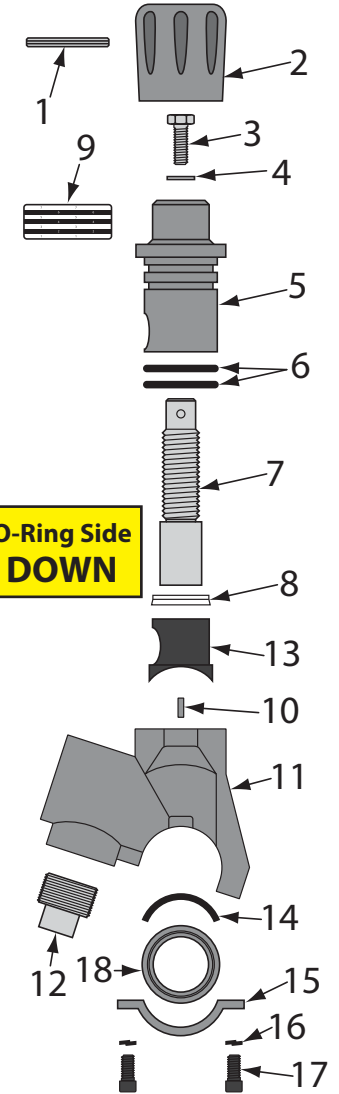

MPV II (Manual Plunger Valve II)

O-Ring Side DOWN

MPV II (Manual Plunger Valve II)	
	888-2126-106PB MPV II, 1" W/ URETHANE SLEEVE
	888-2126-107PB MPV II, 1-1/4" W/ URETHANE SLEEVE
	888-2126-108PB MPV II, 1-1/2" W/ URETHANE SLEEVE
	888-2126-10099PB MPV II, REPAIR KIT W/URETHANE SLEEVE, INCLUDES #1, (2)#6, 7, 8, 13 & 14
	888-2126-10098PB MPV II, SEAL KIT W/URETHANE SLEEVE, INCLUDES (2)#6, 8, 13 & 14
1	888-2125-00004PB MPV & MPV II, ROLL PIN
2	888-2126-04700PB MPV II, KNOB (BLACK PIRATE BRAND)
3	888-2126-22500PB MPV II, BOLT (2 REQUIRED)
4	102-4420 AMV II & MPV II, FLAT WASHER (2 REQUIRED)
5	888-2126-29100PB MPV II, TOP BODY W/ABRASIVE ADJUSTMENT INDICATOR LABEL
6	888-2126-06600PB MPV II, "O"-RING (2 REQUIRED)
7	888-2125-00005PB MPV & MPV II, PLUNGER
8	888-2148-00006PB APV, APV II, MPV & MPV II, PLUNGER SEAL W/ "O"-RING (CLEAR URETHANE)
9	888-2126-07800PB MPV II, ABRASIVE ADJUSTMENT INDICATOR LABEL
10	888-2126-30800PB MPV II, ROLL PIN (3 REQUIRED)
11	888-2126-28900PB MPV II, PLUG, PIPE STAINLESS 1"
12	888-3014-206PB APV II & MPV II, PLUG, PIPE STAINLESS 1"
13	888-2126-10008PB MPV & MPV II, SLEEVE, URETHANE
14	888-2126-31300PB MPV II, GASKET
15	888-2126-29300PB MPV II, HALF RING CLAMP
16	888-2126-11800PB MPV II, LOCK WASHER (2 REQUIRED)
17	888-2126-22600PB MPV II, BOLT, HALF RING CLAMP (2 REQUIRED)
	888-2126-00610PB MPV II, PIPE NIPPLE, 1" FEMALE x 1-1/2" MALE
18	888-2126-00710PB MPV II, PIPE NIPPLE, 1-1/4" MALE x 1-1/2" MALE
	888-2126-00810PB MPV II, PIPE NIPPLE, 1-1/2" MALE x 1-1/2" MALE