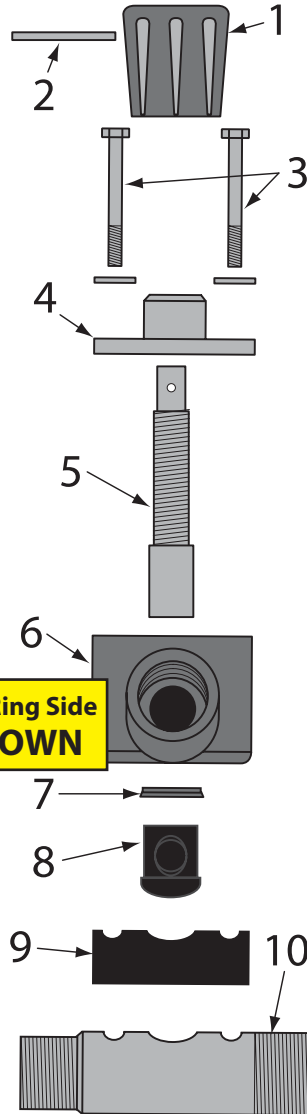

ASSEMBLY INSTRUCTIONS

888-2148-00006PB

APV, APV II, MPV, MPV II & MPV MINI, PLUNGER SEAL W/ "O"-RING (CLEAR URETHANE)

MPV (Manual Plunger Valve)

O-Ring Side DOWN

MPV (Manual Plunger Valve)	
	888-2125-106PB MPV, 1", W/URETHANE SLEEVE
	888-2125-107PB MPV, 1-1/4", W/URETHANE SLEEVE
	888-2125-108PB MPV, 1-1/2", W/URETHANE SLEEVE
	888-2125-10099PB MPV, REPAIR KIT W/URETHANE SLEEVE, INCLUDES #2, 5, 7, 8 & 9
	888-2125-10098PB MPV, SEAL KIT, W/URETHANE SLEEVE, INCLUDES #7, 8 & 9
1	888-2125-00001PB MPV, KNOB
2	888-2125-00004PB MPV & MPV II, ROLL PIN
3	888-7010-50556PB MPV, BOLT W/WASHER
4	888-2125-00002PB MPV, CAP
5	888-2125-00005PB MPV & MPV II, PLUNGER
6	888-2125-00006PB MPV, BODY
7	888-2148-00006PB APV, APV II, MPV & MPV II, PLUNGER SEAL W/"O"-RING (CLEAR URETHANE)
8	888-2125-10008PB MPV & MPV II, SLEEVE, URETHANE
9	888-2125-00009PB MPV, GASKET
10	888-2125-00610PB MPV, PIPE NIPPLE 1" FEMALE x 1-1/2" MALE
	888-2125-00710PB MPV, PIPE NIPPLE 1-1/4" MALE x 1-1/2" MALE
	888-2125-00810PB MPV, PIPE NIPPLE 1-1/2" MALE x 1-1/2" MALE

ASSEMBLY INSTRUCTIONS

888-2148-00006PB

APV, APV II, MPV, MPV II & MPV MINI, PLUNGER SEAL W/ "O"-RING (CLEAR URETHANE)