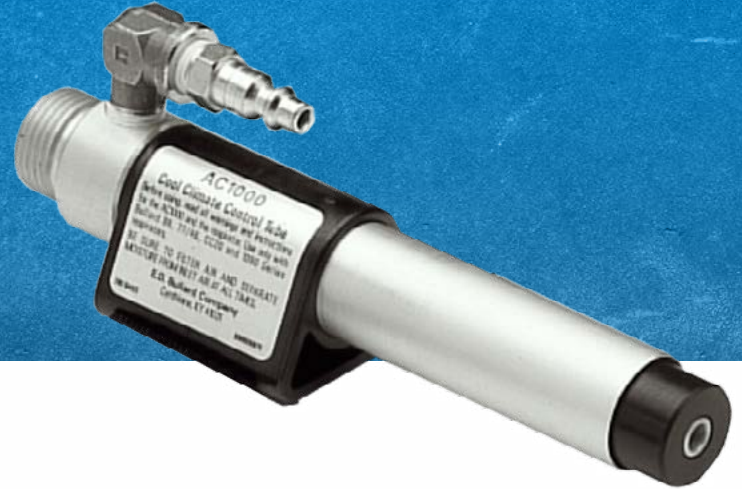

CT Series Cool Tube

The latest innovation in climate control... the CT Cool Tube helps maintain worker comfort and maximize productivity when working in extremely hot and humid environments.

Features

- 32° of cooling*
- Cools more than any other competitor product on the market
- Lightweight and comfortable, weighing 3.8 ounces
- Made from durable lightweight polymer
- Exhaust filter protects against paint overspray and extends product life
- Optional DynaSwivel fitting for greater mobility
- Directs hot air away from the body

* Lab chamber testing proves cooling of 45 degrees at tube; 32 degrees at users head

Distributed By:

2717 Tobey • Indianapolis, IN 46219
(317) 545-0665 • FAX (317) 545-0670 • (800) 800-0665
www.idsblast.com

www.bullard.com

AC1000 Series

Cool Tube

The AC1000 Series features an adjustable airflow control valve that allows the user to adjust the incoming air temperature to a level best suited to individual comfort.

Features

- 30° of cooling
- Adjustable air flow control
- Durable metal construction

Ordering Information

Climate Control devices include a climate control tube, heat shield and belt unless specified

Catalog Number	Quick-Disconnect Fitting	Approved Bullard Respirators
CT Series Cool Tubes		
CT30(B)(S)	1/4" Hansen (Steel, Brass or Stainless)	GenVX™ & 88VX Series
CT31	1/4" Schrader	
CT32	1/4" Snap-Tite	
CT33	1/4" Snap-Tite Brass	
CT34	1/4" Snap-Tite Stainless	
CT37	1/4" CEJN	
CT38	1/4" Bayonet Steel	
CT30SW	1/4" Hansen DynaSwivel	
CT30BSW	1/4" Hansen Brass DynaSwivel	
CT30SSW	1/4" Hansen Stainless DynaSwivel	
AC1000 Series Cool Tubes		
AC100030	1/4" Hansen (Steel, Brass or Stainless)	GenVX, 88VX, CC20, RT & GR50 Series
AC100031	1/4" Schrader	
AC100032	1/4" Snap-Tite	
AC100033	1/4" Snap-Tite Brass	
AC100034	1/4" Snap-Tite Stainless	
AC100037	1/4" CEJN	
AC100038	1/4" Bayonet Steel	