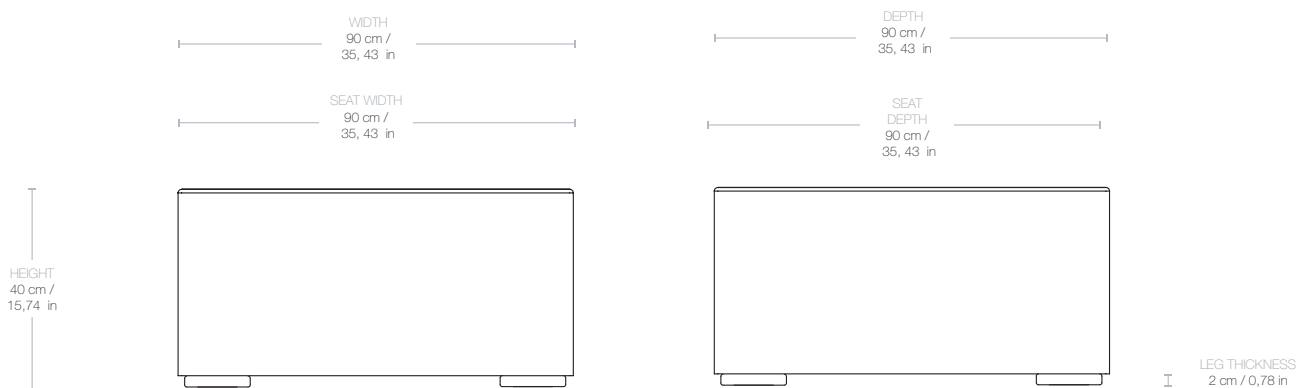

## Wonder Module - Fully Upholstered, Pouffe, 90x90

Designed by Space Copenhagen - 2019

---

---

ITEM NUMBER

12588

DESCRIPTION

Wonder builds on the virtues of 70s lounge furniture - informal, generous, playful, bringing it into the present with an elegantly minimal and sleek frame. The Wonder Sofa celebrates comfort and ease with its softly folded cushion over the backrest - relaxed and neat at the same time. With a choice of textiles and seam detailing to the backrest cushion, Wonder can be customized to fit both formal and more playful spaces and settings.

## Dimensions

WIDTH	90 cm / 35,43 in
DEPTH	90 cm / 35,43 in
HEIGHT	40 cm / 15,74 in
SEAT WIDTH	90 cm / 35,43 in
SEAT DEPTH	90 cm / 35,43 in
SEAT HEIGHT	40 cm / 15,74 in
BASE THICKNESS	2 cm / 0,78 in

---

## Weight

TOTAL WEIGHT	19,5 kg / 41,99 lbs
--------------	---------------------

---

## Packaging

NUMBER OF PARCELS	2
PACKAGING LENGTH	99 cm / 38,97 in
PACKAGING WIDTH	99 cm / 38,97 in
PACKAGING HEIGHT	44 cm / 17,32 in
PACKAGING WEIGHT	10 kg / 22,04 lbs
GROSS WEIGHT	29,5 kg / 65,03 lbs