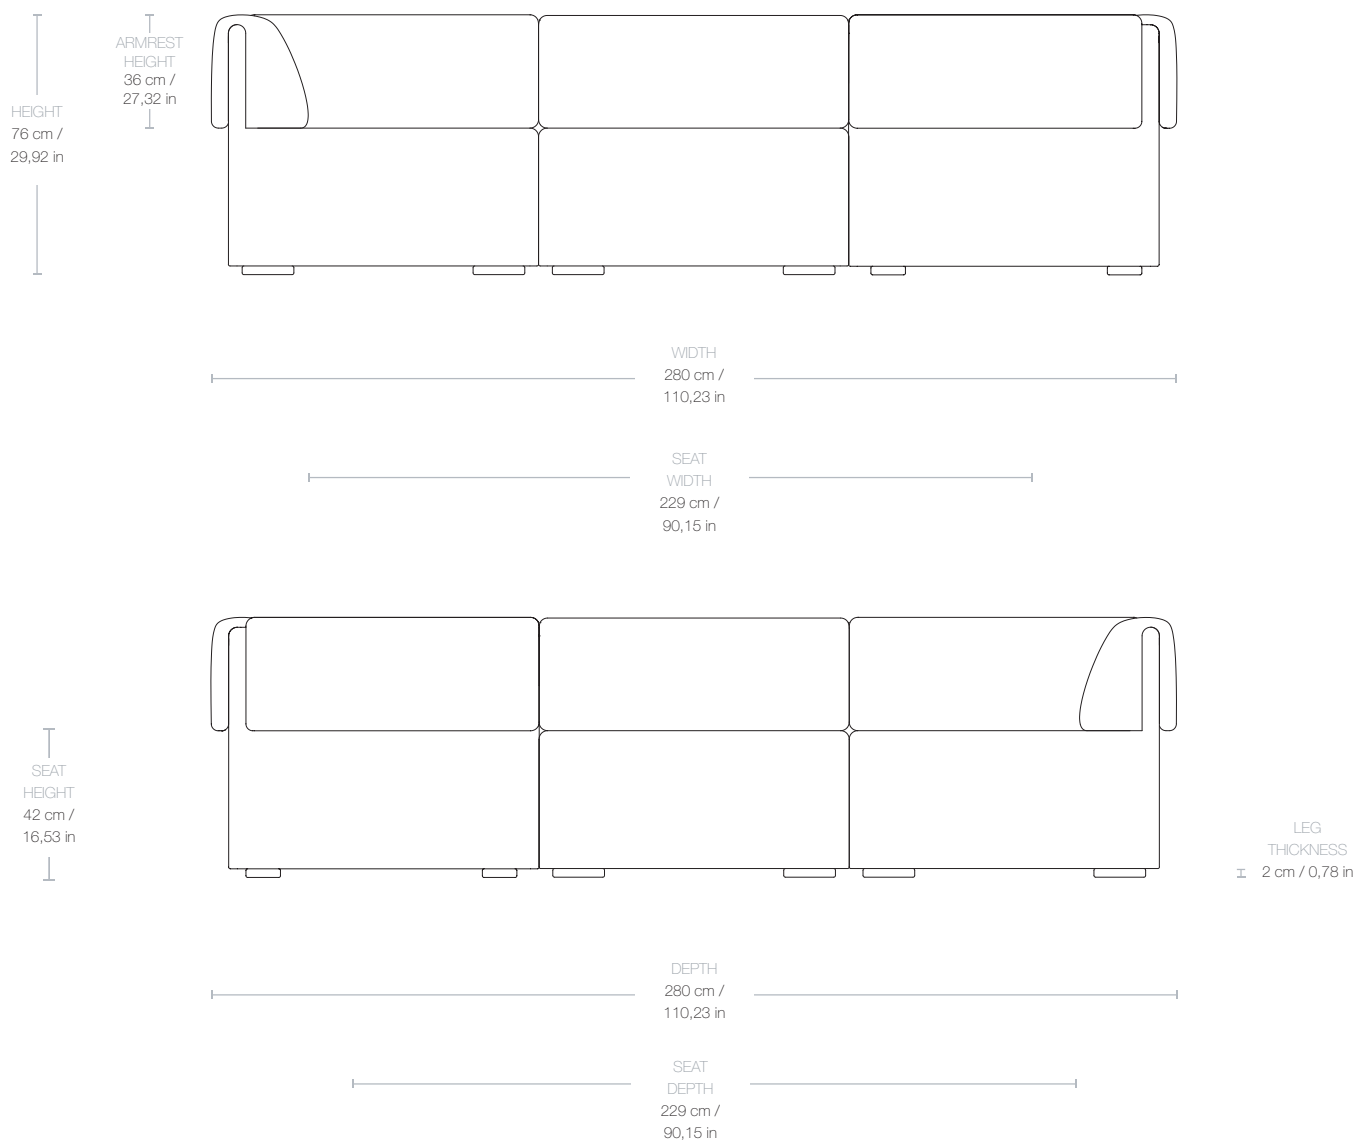


Wonder Corner Sofa - Fully Upholstered, 2 x 3-seater, 280x280

Designed by Space Copenhagen - 2019

ITEM NUMBER

13120

DESCRIPTION

Wonder builds on the virtues of 70s lounge furniture - informal, generous, playful, bringing it into the present with an elegantly minimal and sleek frame. The Wonder Sofa celebrates comfort and ease with its softly folded cushion over the backrest - relaxed and neat at the same time. With a choice of textiles and seam detailing to the backrest cushion, Wonder can be customized to fit both formal and more playful spaces and settings.

Materials & Finishes

MATERIALS

Solid pine wood, particle board, plywood (inside structure) Nozag springs (seat)
Foam particles, duck feathers, wadding (padding)

Dimensions

WIDTH	280 cm / 110,23 in
DEPTH	280 cm / 110,23 in
HEIGHT	76 cm / 29,92 in
SEAT WIDTH	229 cm / 90,15 in
SEAT DEPTH	229 cm / 90,15 in
SEAT HEIGHT	42 cm / 16,53 in
BASE THICKNESS	2 cm / 0,78 in

Weight

TOTAL WEIGHT	166,5 kg / 367,06 lbs
--------------	-----------------------

Packaging

NUMBER OF PARCELS	2
PACKAGING LENGTH	485 cm / 190,94 in
PACKAGING WIDTH	97 cm / 38,18 in
PACKAGING HEIGHT	70 cm / 27,55 in
PACKAGING WEIGHT	45 kg / 99,20 lbs
GROSS WEIGHT	211,5 kg / 466,27 lbs