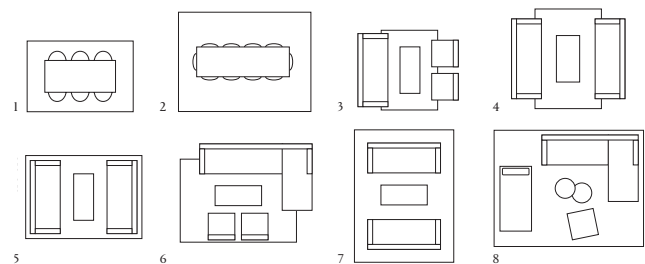

CHOOSING A RUG

Choose the characteristics of the rug, its colour and design to suit the space in which it will be laid. If it is to be laid in a hall, for example, you may choose a type of rug that is more resistant to wear, and a colour that is a little darker and dirt-tolerant. Use a rug as a means of bringing together the rest of the interior. Decide whether you want to place a sofa on the rug or at its edge. If a rug is to be placed underneath a dining table, add at least 60 cm all round the table to allow space for pulling out the chairs. Woven rugs are suitable for most settings, both public and private. Ideal for use in domestic settings such as dining rooms, halls and kitchens, and in retail environments, conference premises and corridors. May also be laid as a carpet.

Examples of commonly used rug sizes: