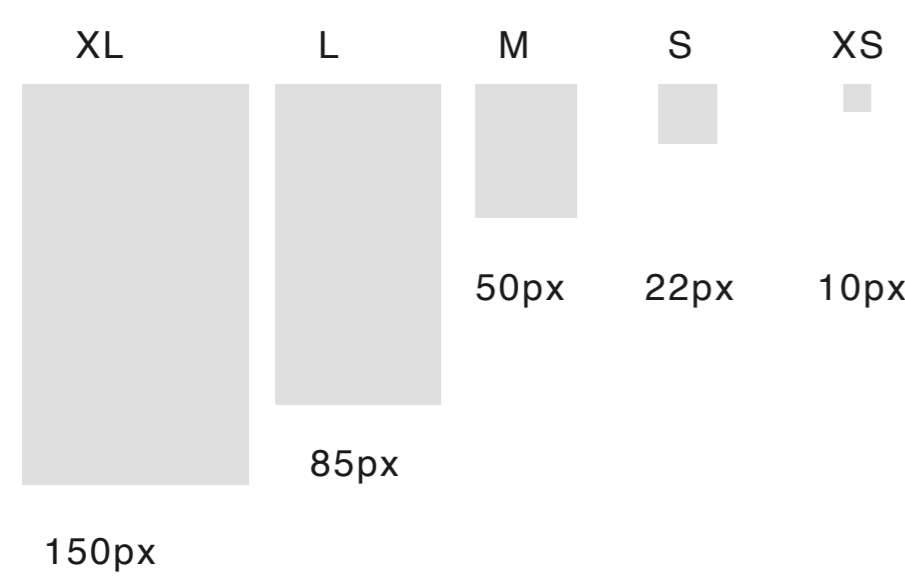

ERROR

NON ACTIVE

FIELD WITH TITLE

DESKTOP MARGINS