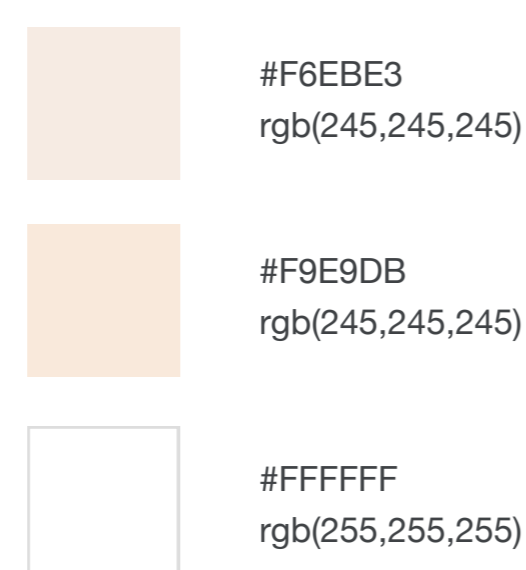

FONTS

FUTURA
FUTURA PT
IVY MODE

BRAND COLORS

BACKGROUND COLORS

OVERLAYS

DESKTOP TYPOGRAPHY

Hero

H1 Heading