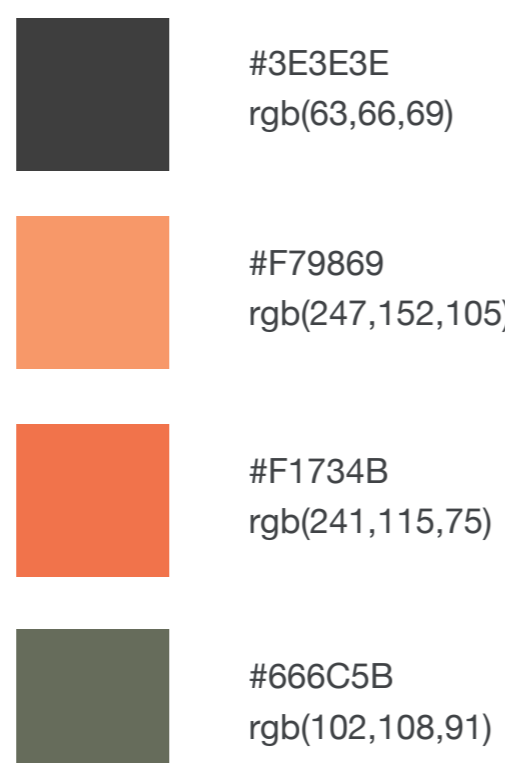

FONTS

FUTURA
FUTURA PT
IVY MODE

BRAND COLORS

BACKGROUND COLORS

OVERLAYS

DESKTOP TYPOGRAPHY

Hero

H1 Heading