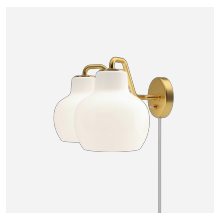

Mounting

Suspension type: Cable 3 x 0,75 mm² with wires. Untreated, brass canopy. 4 m. White, textile cord.

Finish

Glossy, mouthblown white opal glass. Satin polished brass, untreated.

Materials

Shades: Mouth-blown, 3-layered, opal glass. Wires: Stainless steel. Frame and canopy in untreated brass, will patinate.

Light source

3x40W E27

Information

Please note that the brass surfaces are untreated. This means that the surface will change over time and develop a patina. The total weight of the fixtures are calculated with the average weight of the glass (671g). They vary from approx. 600-800g.

Related products

VL Ring Crown Wall

VL Ring Crown 1

Product variants

Dimension	Light source
3	3x40W E27
5	5x40W E27
7	7x40W E27

Design

Vilhelm Lauritzen

Weight

Min: 5.138 kg Max: 9.815 kg

Dimensions

3, 5, 7

Finish

Brass/glossy opal glass

Spare parts & accessories

Product	Variant number
VL Ring Crown wire/cord, replacement kit	5741109508
VL Ring crown Wall/3-5-7 glass	5741094406
VL Ring crown canopy	5741094451