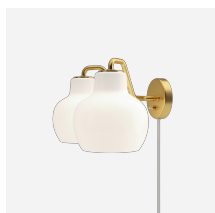

VL Ring Crown Wall

Product variants

Light source

1x40W E27