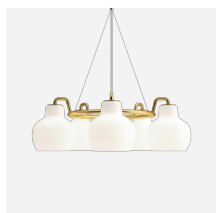

Related products

VL Ring Crown 3-5-7