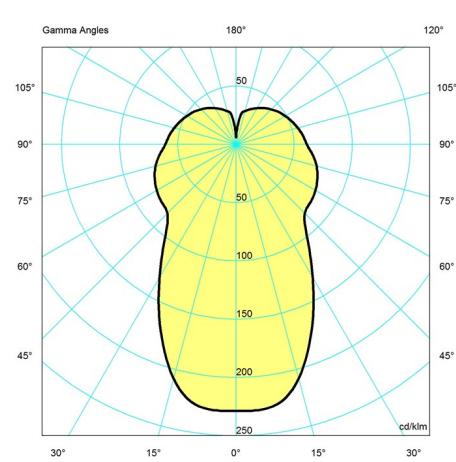

Polar

Spare parts & accessories