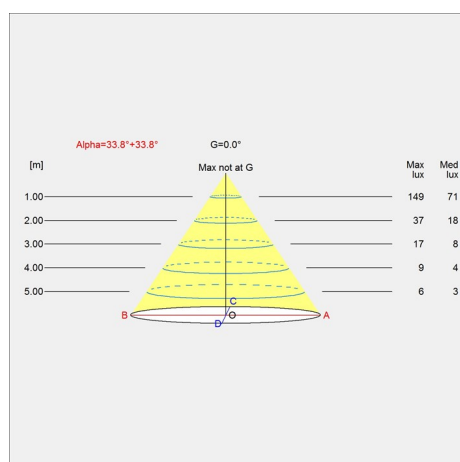

Design

Vilhelm Lauritzen

Weight

Min: 1.312 kg Max: 5.247 kg

Dimensions

Ø 175, Ø 250, Ø 370

Finish

Brass/glossy opal glass

Light distribution diagrams

Cartesian