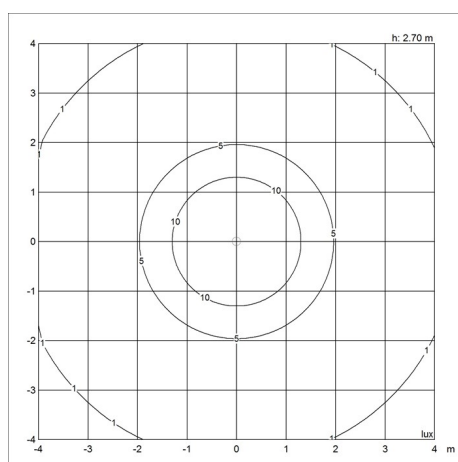

Design

Vilhelm Lauritzen

Weight

Min: 1.312 kg Max: 5.247 kg

Dimensions

Ø 175, Ø 250, Ø 370

Finish

Brass/glossy opal glass

Light distribution diagrams

Cartesian

Isolux

Polar

Spare parts & accessories