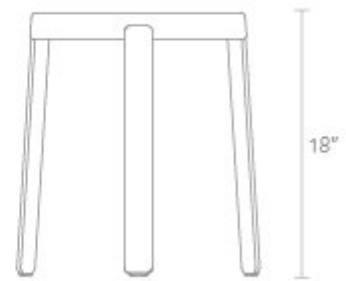

## Unit Stool

Sit your butt down. Powder-coated steel legs grip a chunky wood top to form a subdued silhouette and a simple stool that works wherever. Three legs provide a sturdy tripod of color and delight. Stackable and practical.

### Product Details

- Solid ash wood seat
- Powder-coated steel legs
- Dining height stool
- Glides on feet to protect floor surfaces
- Stackable up to 3 stools high for easy storage
- BIFMA rated
- Some assembly required