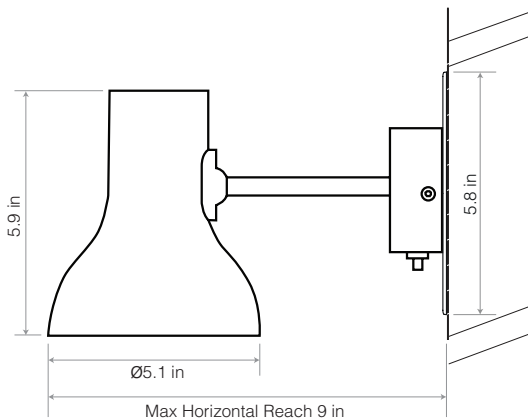

Type 75™ Mini Wall Light

Type 75™ Mini Collection | Technical Sheet

ANGLEPOISE®
Abandon Darkness.

Launched In 2011 | Designed by Sir Kenneth Grange

Product

Wall Light - Alpine White
Wall Light - Jet Black

Description

The compact form of the Type 75™ Mini ensures that this stylish little light will blend into and enhance any interior space. Mount to the wall or ceiling, then simply adjust the shade to focus the light just where you need it.

Materials

- Matt paint finish
- Aluminum stem
- Aluminum shade
- Aluminum wall plate
- Color-matched Junction Box Mounting Kit
- IP20 Rating

Dimensions

- Shade diameter: 5.1 in
- Shade height: 5.9 in
- Max reach: 9 in (from wall to shade)
- Junction box mounting kit: Depth 0.26 in, Diameter 5.8 in
- Light packaging (L x W x H): 7.1 in x 6 in x 10.3 in
- Light packaged weight: 2.2 lbs

Electrical

- cUL Certified
- Voltage: 110/120V, 50/60Hz
- Push switch on wall plate
- E26 lamp holder
- Maximum permitted bulb: 15W CFL / 10W LED
- Supplied with a compatible LED bulb:
  - 6.5W LED Bulb
  - Luminous Intensity: 600lm
  - Life: 15,000 Hours
  - Non-dimmable
  - Color Temperature: 2700K
  - CRI (Ra) : ≥ 80

Bulb not
included

cUL
certified