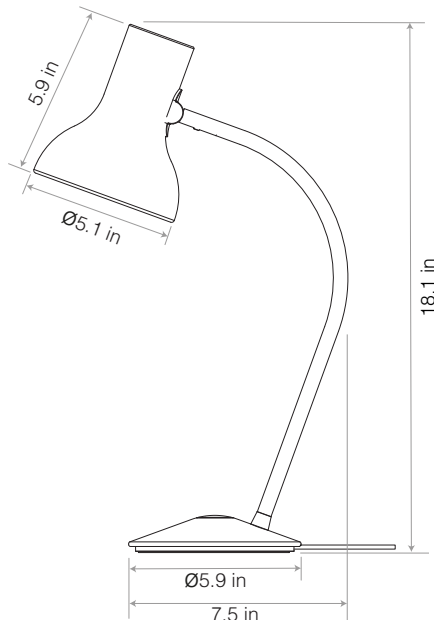

## Description

The Type 75 Mini Table lamp has all the sophistication, heritage and elegance you would expect from the Anglepoise Type 75 range of lights. Precision engineered to add light just where it's needed, the Type 75 Mini Table lamp is the perfect lamp for anywhere a smaller, neater profile is preferred.

## Dimensions

- Shade diameter:  $\varnothing 5.1$  in
- Shade height: 5.9 in
- Base diameter:  $\varnothing 5.9$  in
- Cable length: 70.9 in
- Lamp Packaging (L x W x H): 12 in x 9 in x 19.9 in
- Lamp Packaged Weight: 4.85 lbs