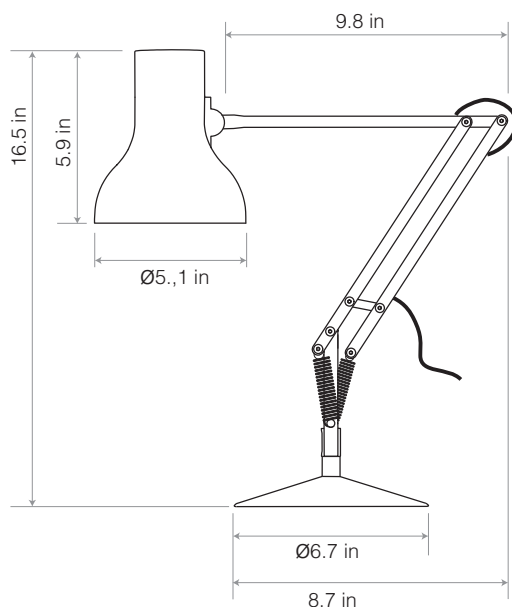

Materials

- Matt paint finish
- Aluminum shade, arms and base cover
- Chrome plated fittings
- Cast iron base
- IP20 rating

Dimensions

- Shade diameter: 5.1 in
- Shade height: 5.9 in
- Max reach: 21.6 in (from base to shade)
- Base diameter: 6.7 in
- Cable length: 70.9 in
- Lamp packaging (L x W x H): 9.1 in x 6.5 in x 18.3 in
- Lamp packaged weight: 6.2 lbs

Electrical

- cUL Certified
- Voltage: 110/120V, 50/60Hz
- Note: Bulb weight critical for balance. Approximate bulb weight 25-45g
- Integrated shade switch
- Plug: 2-blade US plug to NEMA 1-15
- E26 Lamp holder
- Maximum permitted bulb: 15W CFL / 10W LED
- Supplied with a compatible LED bulb:
 - 6.5W LED Bulb
 - Luminous Intensity: 600lm
 - Life: 15,000 Hours
 - Non-dimmable
 - Color Temperature: 2700K
 - CRI (Ra) : ≥ 80

Max Horizontal Reach 21.6 in
Max Vertical Reach 28.4 in

Bulb
included

Accessories
available

cUL
certified