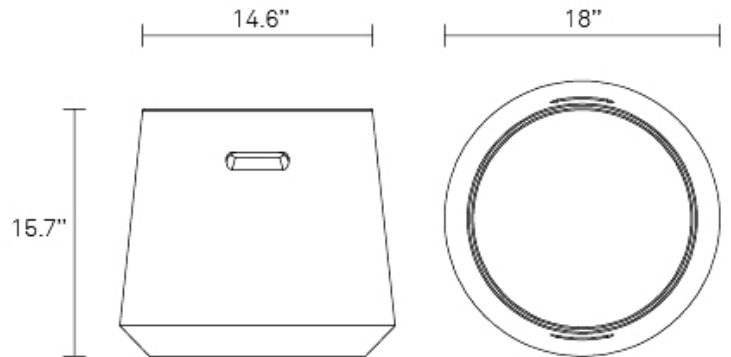

Turn Stool

Solid Acacia wood topped with the thick cut felt top of your choice in nine colors (also sold separately) to suit your decor or mood. Cut out handles invite easy relocation for use as spontaneous seating, side tables or an ottoman.