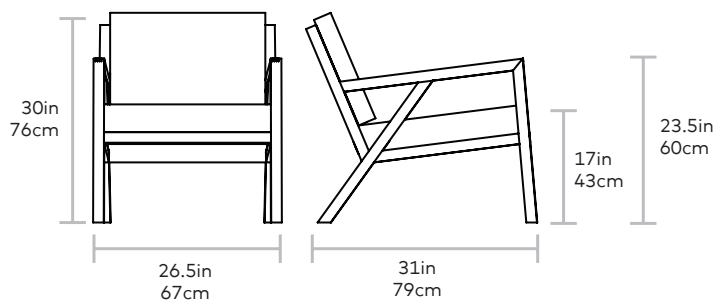

Truss Chair

Gus*

Seat Height 17in | 43cm
Seat Depth 20in | 51cm

UPHOLSTERY > Fabric & Vegan AppleSkin™ Leather
FRAME > Solid Ash | Natural or Black Finish

Inspired by the work of the Sarasota School of Architecture and at home in both modern and traditional spaces, this mid-century styled chair features a solid natural ash frame with an interlocking truss base and finger joint detailing on the arms.