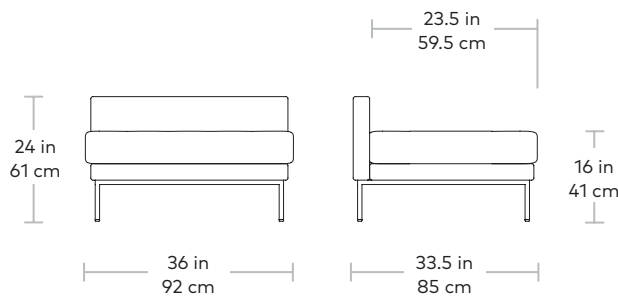

Towne Lounge **NEW**

Gus*

UPHOLSTERY > Fabric or Leather
LEGS > Black Powder Coated Steel

Mid-century style meets this-century ease. The Towne Lounge features a slender profile, elevated metal base and a blind tufted seat that brings a touch of refinement to contemporary residential or commercial spaces – without sacrificing comfort. Perfect for a living room, bedroom or entryway, this smaller-scaled lounge functions as standalone seating, or it can be combined with the Towne Sofa to create the Towne Bi-Sectional. The frame is constructed with kiln-dried 100% FSC®-Certified hardwood in support of responsible forest management.