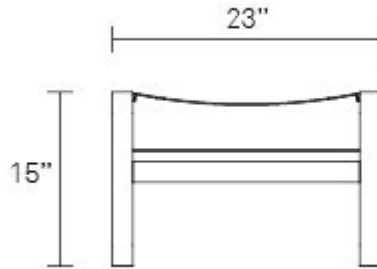

Toro Ottoman

Hang in comfort. Thick saddle leather and solid beech wood frame. The perfect compliment to the Toro Lounge Chair.

CHOCOLATE / SMOKE

DAY

NIGHT

Product Details

- Solid natural beech wood frame
- Full grain leather sling
- Ships fully assembled