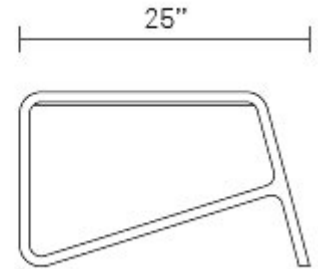

Toro Ottoman

Hang in comfort. Thick saddle leather and solid beech wood frame. The perfect compliment to the Toro Lounge Chair.

CHOCOLATE / SMOKE

DAY

NIGHT

Product Details

- Solid natural beech wood frame
- Full grain leather sling
- Ships fully assembled