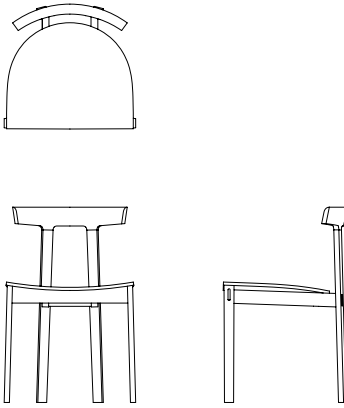

Torii

Torii Chair TOR001

W 49cm D 49cm H 76cm / W 19¼" D 19¼" H 30"

Black Ash / Oak / Walnut

*Plywood seat. Available with Black Ash chairs only.

*All chairs can be ordered in multiples of 2 only.

*3.8 kg /8.3 lbs per chair.

**BEN
SEN**

Torii is a simple yet subtly sophisticated wood chair, defined by its closely spaced back legs, broad seat, and small arched backrest. Its minimal appearance and simple construction hide a surprising amount of comfort and sturdiness, making it suitable for residential use. Torii is the Japanese name for the characteristic wood entrance arches to Shinto shrines in Japan, and translates directly into English as "bird perch". This motif perfectly describes the chair's distinct proportions and traditional joinery, and the sense of harmony and calm inherent in design that is beautifully resolved.