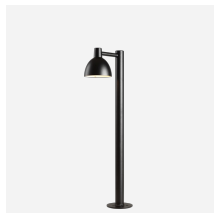

TOLDBOD PENDANT

The pendant emits soft downwards directed light. The matt, white-painted inside of the elliptical shade helps to assure even distribution of the light.

**Original Coffee,
Copenhagen**

Dalum Papirfabrik

Mounting

Suspension type: Cable 2x0,75mm² . Ø400/Ø550: Cable and wire. Cable length: 3m. (Ø120/Ø170). 4m. (Ø250/Ø400/Ø550). Canopy: Yes. Black and white cords.

Finish

Ø120/Ø170/Ø250: Black, White, Dark Rose, Light Grey or Blue-Grey. Matt powder coated. Ø400/Ø550: Black or White. Matt powder coated.

Materials

Shade: Spun aluminium. Ø120 reflector: Spun white matt coated aluminium. Ø400/Ø550 diffuser: Matt acrylic

Sizes and weights

Width x Height x Length (mm) | 120 x 121 x 120 Max 0.7 kg | 170 x 173 x 170 Max 1.0 kg | 250 x 254 x 250 Max 1.4 kg | 400 x 406 x 400 Max 3.4 kg | 550 x 558 x 550 Max 5.6 kg

Class

Ingress protection IP20. Electric shock protection II w/o ground.

Light source

G9

Related products

Toldbod 155/220 Glass
Pendant

Toldbod 220/290 Wall

Toldbod 155 Wall