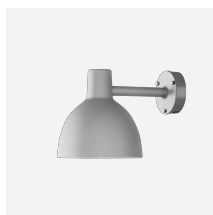

TOLDBOD PENDANT

The pendant emits soft downwards directed light. The matt, white-painted inside of the elliptical shade helps to assure even distribution of the light.

**Original Coffee,
Copenhagen**

Dalum Papirfabrik

Mounting

Suspension type: Cable 2x0,75mm² . Ø400/Ø550: Cable and wire. Cable length: 3m. (Ø120/Ø170). 4m. (Ø250/Ø400/Ø550). Canopy: Yes. Black and white cords.

Finish

Ø120/Ø170/Ø250: Black, White, Dark Rose, Light Grey or Blue-Grey. Matt powder coated. Ø400/Ø550: Black or White. Matt powder coated.

Materials

Shade: Spun aluminium. Ø120 reflector: Spun white matt coated aluminium. Ø400/Ø550 diffuser: Matt acrylic

Sizes and weights

Width x Height x Length (mm) | 120 x 121 x 120 Max 0.7 kg | 170 x 173 x 170 Max 1.0 kg | 250 x 254 x 250 Max 1.4 kg | 400 x 406 x 400 Max 3.4 kg | 550 x 558 x 550 Max 5.6 kg

Class

Ingress protection IP20. Electric shock protection II w/o ground.

Light source

G9

Related products

Toldbod 155/220 Glass
Pendant

Toldbod 220/290 Wall

Toldbod 155 Wall