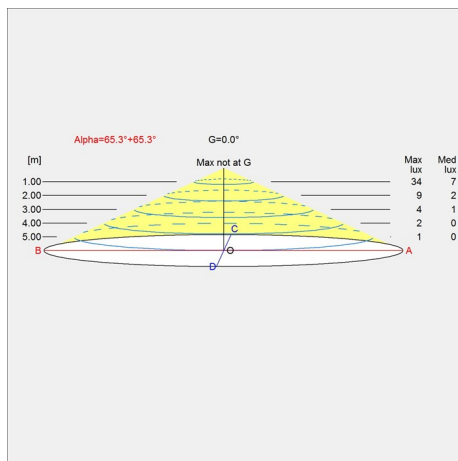

Design

Louis Poulsen A/S

Weight

Min: 0.66 kg Max: 5.562 kg

Dimensions

Ø 120, Ø 170, Ø 250, Ø 400, Ø 550

Finish

Black, Blue-grey, Dark rose, Light grey, White

Light distribution diagrams

Cartesian