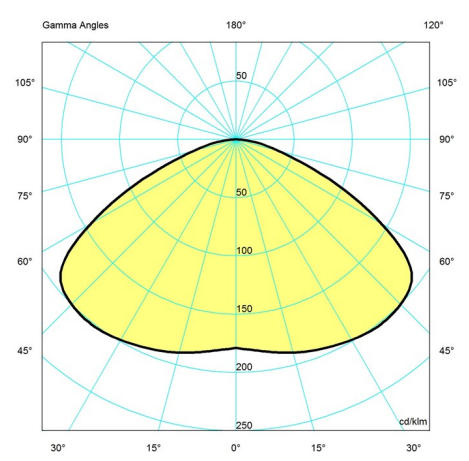

Polar

Spare parts & accessories