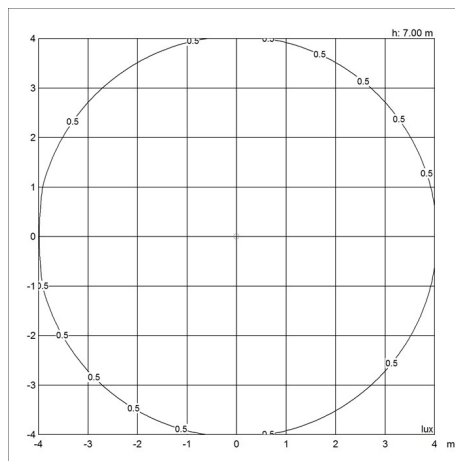

Design

Louis Poulsen A/S

Weight

Min: 0.66 kg Max: 5.562 kg

Dimensions

Ø 120, Ø 170, Ø 250, Ø 400, Ø 550

Finish

Black, Blue-grey, Dark rose, Light grey, White

Light distribution diagrams

Isolux

Spare parts & accessories