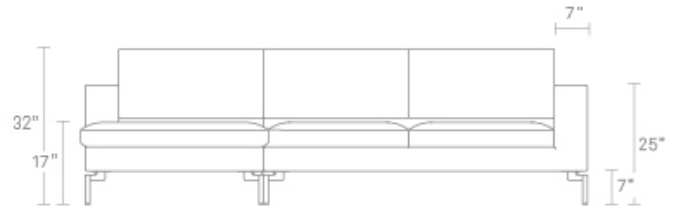

New Standard Sofa w/ Chaise

Sometimes it is not about starting from scratch, but rather revisiting past designs and making them better. The New Standard is simplicity at its best with a twist. Now new and improved. Wide arms and inviting loose cushions all come together with tuned proportions and show stopping legs. Available in multiple fabrics, leathers and leg finishes, and an array of shapes to suit any space. [Shop the entire New Standard Collection](#)