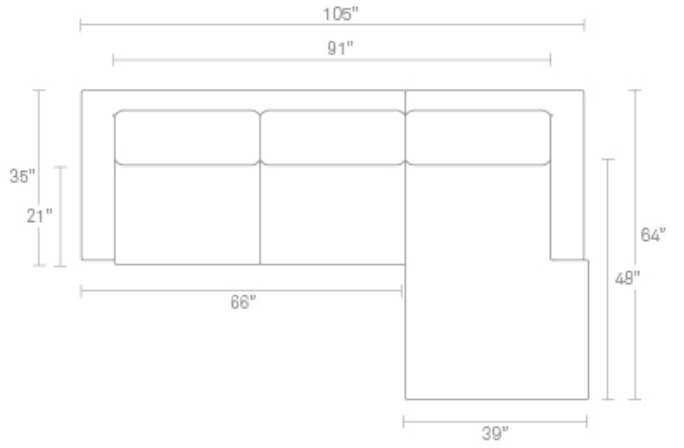

New Standard Sofa w/ Chaise

Sometimes it is not about starting from scratch, but rather revisiting past designs and making them better. The New Standard is simplicity at its best with a twist. Now new and improved. Wide arms and inviting loose cushions all come together with tuned proportions and show stopping legs. Available in multiple fabrics, leathers and leg finishes, and an array of shapes to suit any space. [Shop the entire New Standard Collection](#)