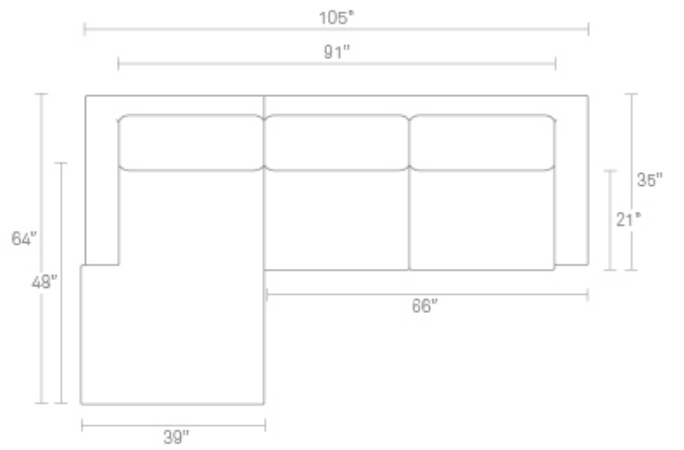

New Standard Sofa w/ Chaise

Sometimes it is not about starting from scratch, but rather revisiting past designs and making them better. The New Standard is simplicity at its best with a twist. Now new and improved. Wide arms and inviting loose cushions all come together with tuned proportions and show stopping legs. Available in multiple fabrics, leathers and leg finishes, and an array of shapes to suit any space. [Shop the entire New Standard Collection](#)