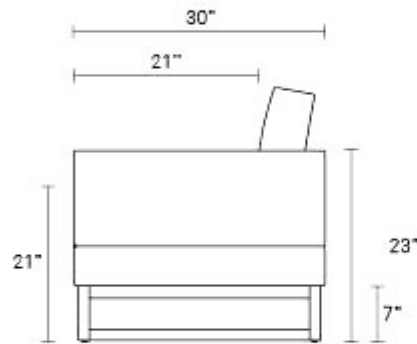

Diplomat 80" Sleeper Sofa

Sofa by day, peacekeeper by night. This warm and inviting sofa flips forward to become a queen-sized sleeper at a moment's notice. Wood legs coordinate thoughtfully with your choice of fabric.