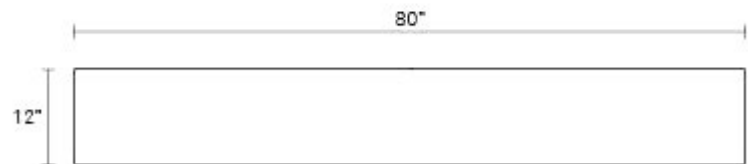

Diplomat 80" Sleeper Sofa

Sofa by day, peacekeeper by night. This warm and inviting sofa flips forward to become a queen-sized sleeper at a moment's notice. Wood legs coordinate thoughtfully with your choice of fabric.