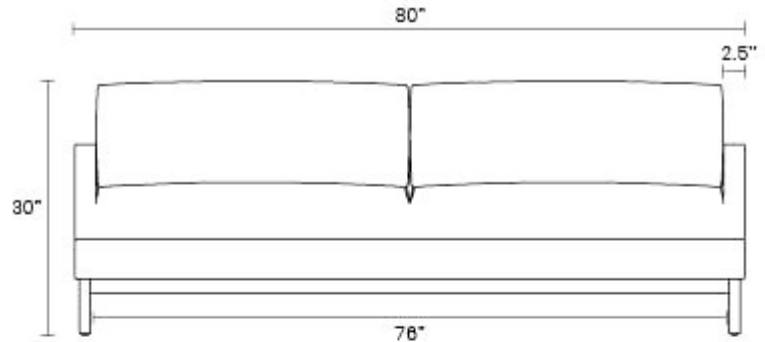

Diplomat 80" Sleeper Sofa

Sofa by day, peacekeeper by night. This warm and inviting sofa flips forward to become a queen-sized sleeper at a moment's notice. Wood legs coordinate thoughtfully with your choice of fabric.

- Flips forward to reveal a nearly queen-size sleep space
- Solid hardwood and wood frame
- Plain-sliced walnut or white oak veneer on solid hardwood base
- High resiliency tight upholstery-wrapped foam seat and back cushion
- Afton Charcoal and Grey: 92% Polyester / 8% Linen basket weave upholstery | 60,000 Double Rubs
- Tofte Grey and Navy: 85% Polyester / 15% Linen | 100,000+ Double Rubs
- Some assembly required