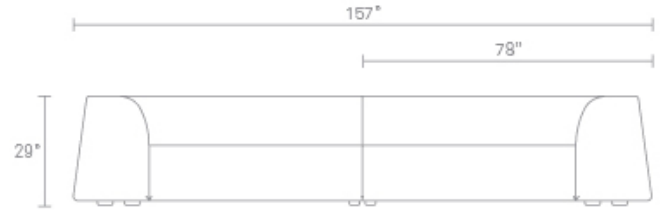

\$2,899.00

Are you a trade professional? Visit [bludot.com/trade-contract](https://www.bludot.com/trade-contract)

Thataway Angled Sectional Sofa

Merging curves, comfort and an unexpected angle, Thataway is hanging at the intersection of the nearly unassuming and "Whoa, what's that?" Normal and unusual all at once, Thataway's tight seat and back provide an agreeable sit, while the sweeping arms deliver the pretty. Shop the entire Thataway Collection