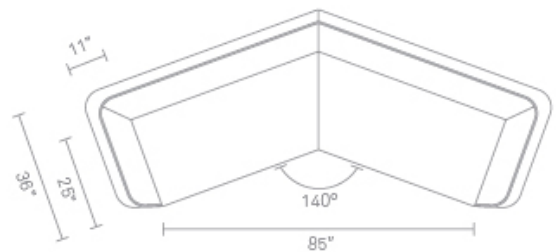

Thataway Small Angled Sectional Sofa

Merging curves, comfort and an unexpected angle, Thataway is hanging at the intersection of the nearly unassuming and "Whoa, what's that?" Normal and unusual all at once, Thataway's tight seat and back provide an agreeable sit, while the sweeping arms deliver the pretty. Shop the entire Thataway Collection

\$2,899.00

Are you a trade professional? Visit [bludot.com/trade-contract](https://www.bludot.com/trade-contract)

Thataway Angled Sectional Sofa

Merging curves, comfort and an unexpected angle, Thataway is hanging at the intersection of the nearly unassuming and "Whoa, what's that?" Normal and unusual all at once, Thataway's tight seat and back provide an agreeable sit, while the sweeping arms deliver the pretty. Shop the entire Thataway Collection