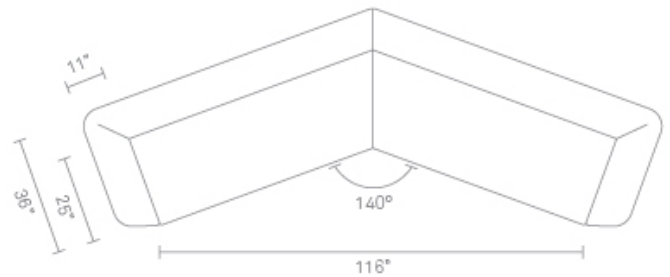

Thataway Small Angled Sectional Sofa

Merging curves, comfort and an unexpected angle, Thataway is hanging at the intersection of the nearly unassuming and "Whoa, what's that?" Normal and unusual all at once, Thataway's tight seat and back provide an agreeable sit, while the sweeping arms deliver the pretty. Shop the entire Thataway Collection

TW1-SMANSC-CH

TW1-SMANSC-CL

TW1-SMANSC-NV

MAKADA CHARCOAL

TAIT CHARCOAL

TOFTE NAVY

\$2,899.00

\$2,899.00

\$2,899.00

Are you a trade professional? Visit [bludot.com/trade-contract](https://www.bludot.com/trade-contract)

Thataway Angled Sectional Sofa

Merging curves, comfort and an unexpected angle, Thataway is hanging at the intersection of the nearly unassuming and "Whoa, what's that?" Normal and unusual all at once, Thataway's tight seat and back provide an agreeable sit, while the sweeping arms deliver the pretty. Shop the entire Thataway Collection