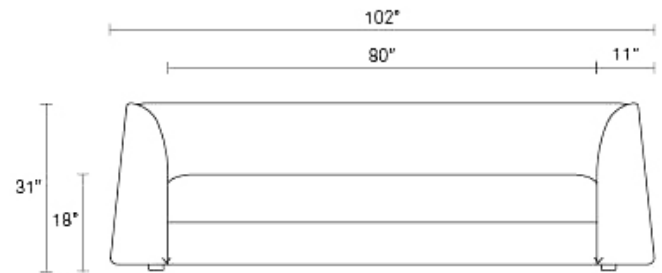

Thataway 102" Sleeper Sofa

Merging curves and comfort, Thataway is hanging at the intersection of the nearly unassuming and "Whoa, what's that?" Normal and unusual all at once the sofa's tight seat and back provide an agreeable sit, while the sweeping arms deliver the pretty. Best part, Thataway's hidden talent. The seat cushion flips forward to create a sleeping surface in a pinch. You are welcome. Shop the entire Thataway Collection