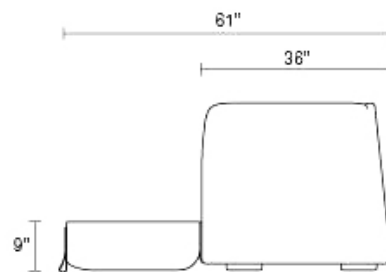

Thataway 102" Sleeper Sofa

Merging curves and comfort, Thataway is hanging at the intersection of the nearly unassuming and "Whoa, what's that?" Normal and unusual all at once the sofa's tight seat and back provide an agreeable sit, while the sweeping arms deliver the pretty. Best part, Thataway's hidden talent. The seat cushion flips forward to create a sleeping surface in a pinch. You are welcome. Shop the entire Thataway Collection