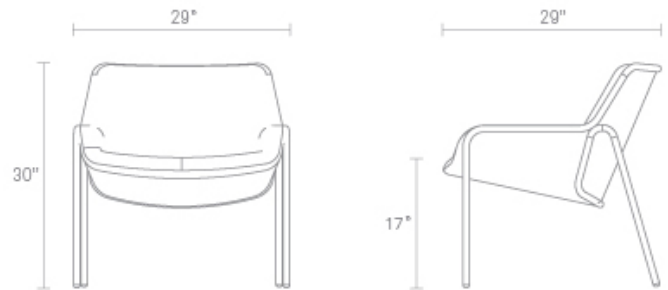

Tangent Lounge Chair

Don't let its modest curves fool you. Tangent will boldly take your comfort in a new direction. Gently rounded powder-coated steel hugs a roomy, upholstered seat ready to scoop you up and cradle you in comfort. With eager-to-please proportions and an elegant silhouette, it's poised to put you and all of your guests in a comfortable spot.

MAHARAM MESSENGER IN EVERGLADE

MAHARAM CANDOR IN FLARE

MAHARAM CANDOR IN CANNOLI

MAHARAM MELD IN PANDA

Product Details

- Contoured upholstered seat and back with powder-coated steel frame
- Plastic glides on feet to protect surfaces
- Maharam Candor in Flare: mustard powder-coated steel frame, 70% Post-Industrial Recycled Cotton, 30% Polyester | 70,000 Double Rubs
- Maharam Candor in Cannoli: Putty powder-coated steel frame, 70% Post-Industrial Recycled Cotton, 30% Polyester | 70,000 Double Rubs
- Maharam Meld in Panda: Oblivion powder-coated steel frame, 68% post-consumer recycled Polyester, 32% Polyester | 100,000 Double Rubs
- Maharam Messenger in Everglade: navy green powder-coated steel frame, 78% post-industrial recycled Polyester, 15% Polyester, 7% Nylon | 100,000 Double Rubs
- Maharam upholstery fabrics are Green Guard and Green Guard Gold certified to meet the standards for low chemical emissions and VOCs, contributing to healthy indoor air
- Ships fully assembled
- BIFMA rated