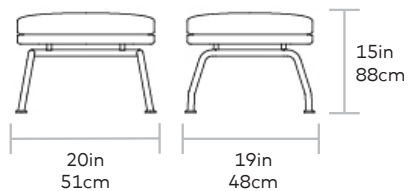

Tallinn Ottoman

UPHOLSTERY > Fabric
BASE > Black Powder Coated Steel

Echoing the refined look of notable Scandinavian archetypes, the Tallinn Ottoman showcases a subtle sculptural quality—especially when combined with the Tallinn Chair—that gives this design its distinctive style. With an FSC®-Certified frame and slim, gently curved legs, the Tallinn Ottoman combines strength and durability with elevated elements that can be placed in a multitude of spaces.