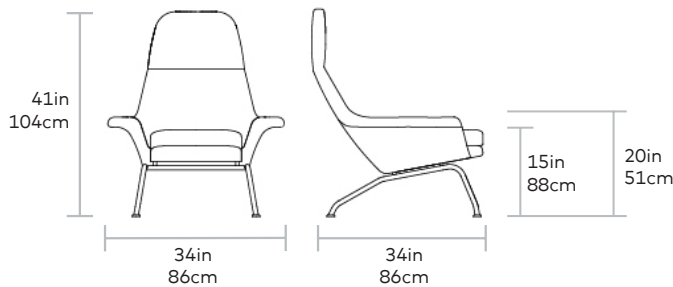

Tallinn Chair

Seat Height 15in | 88cm
Seat Depth 21in | 53cm

UPHOLSTERY > Fabric
BASE > Black Powder Coated Steel

The Tallinn Chair makes a unique statement of sophisticated comfort with its regal stature and inviting details. The chair's silhouette echoes the refined style of notable Scandinavian archetypes while introducing contemporary details that give Tallinn its distinctive aesthetic. With an inner steel frame and slim, gently curved legs, Tallinn combines strength and durability with elevated elements to create a design that can anchor any room.