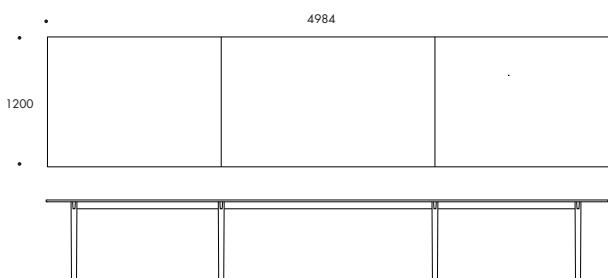

8-10 pers

12-14 pers

16-18 pers

14-16 pers

18-20 pers