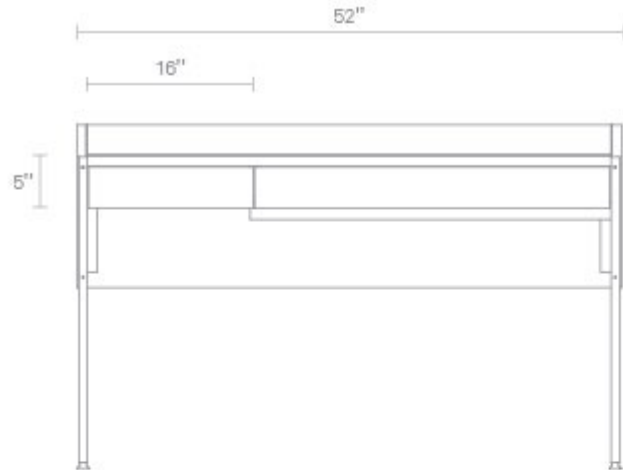

Tabloid Desk

News flash! A solid desk makes the workday easy peasy. Tabloid is happy to check its sources. A wide wood frame cocoons a durable and delightful Forbo linoleum desktop. Color-coordinated steel legs give it all a boost. Hidden cord management and inconspicuous drawers team up to complete the job with brio. Yep, all checks out.