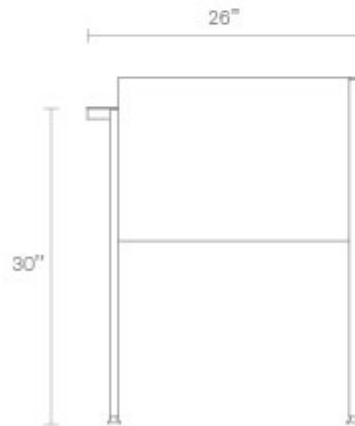

Tabloid Desk

News flash! A solid desk makes the workday easy peasy. Tabloid is happy to check its sources. A wide wood frame cocoons a durable and delightful Forbo linoleum desktop. Color-coordinated steel legs give it all a boost. Hidden cord management and inconspicuous drawers team up to complete the job with brio. Yep, all checks out.