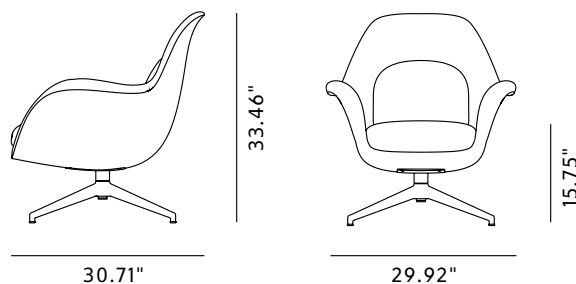

Product Sheet

Swoon Lounge Petit Swivel base

By Space Copenhagen, 2019

Starting at LIST \$3,530

Model	1776 - Swoon Lounge Petit Swivel Base
About	A line extension from the Swoon Lounge, the Swoon Lounge Petit has a similar shape but it's more upright and somewhat smaller. The one-piece shell merging the back, seat and armrests are fully upholstered and come with a seat and cushion to add even more comfort. The legs are available in solid wood. Choose from a range of fabrics and leather to customise a solution that's ideal for hotel lobbies and suites, bar lounge areas, private homes or any corporate HQ.
Product group	Lounge chairs
Measurements	29.92" W x 30.71" D x 33.46" H Seat: 15.75" H
Weight	18 kg
Materials	4-leg swivel base of steel mounted directly into the chair body with metal screws. Upholstered body made of high pressure PUR-foam enforced with steel frame. Seat and back cushion of low emission foam. Upholstered body made of high pressure foam enforced with steel frame. Seat and back cushion of moulded low emission foam. Seat and back cushion can be removed for cleaning. Other parts of the upholstery is not removable. It is not possible to combine more fabrics/ leathers in the different upholstered parts.
Guarantee	Fredericia Furniture A/S offers a five-year guarantee against manufacturing defects in standard products (materials and construction). Wear and damage to covers, surface treatment, inappropriate use and the like are not covered by the warranty.
Download	Download images, architect files at our partner portal on www.fredericia.com

Drawing

Upholstery according to current price list.