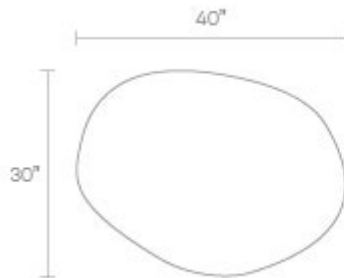

Are you a trade professional? Visit [bludot.com/trade-contract](https://www.bludot.com/trade-contract)

BLUDOT.COM

TEL 844.425.8368

service@bludot.com

Swole Large Ottoman

Friendly, pebble-like forms provide a soft boost for your feet and extra polish for your space. Available in small, medium, or large. Group together for an artsy organic grouping and seating options galore. Shop the entire Swole Collection