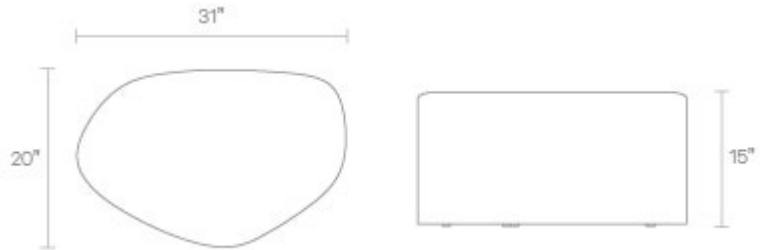

VESPER CHARCOAL
 VESPER LIGHT GREY
 VESPER MARINE BLUE

\$295
 \$295
 \$295

Are you a trade professional? Visit bludot.com/trade-contract

BLUDOT.COM

TEL 844.425.8368

service@bludot.com

Swole Medium Ottoman

Friendly, pebble-like forms provide a soft boost for your feet and extra polish for your space. Available in small, medium, or large . Group together for an artsy organic grouping and seating options galore. Shop the entire Swole Collection