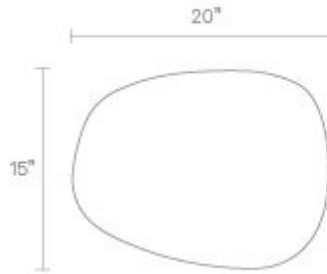

Swole Small Ottoman

Friendly, pebble-like forms provide a soft boost for your feet and extra polish for your space. Available in small, medium, or large. Group together for an artsy organic grouping and seating options galore. Shop the entire Swole Collection