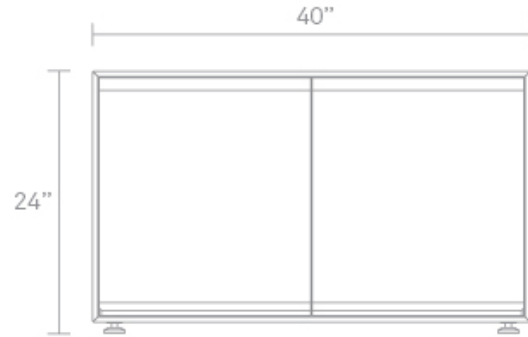

Superchoice 2 Door Credenza

Tranquil staple. Crisp lines and unassuming relief pulls conspire to keep the action behind soft close doors. A matte painted finish in muted tones delivers serenity and sets up a streamlined storage solution for the living room, bedroom and office. Shop the entire Superchoice Collection.