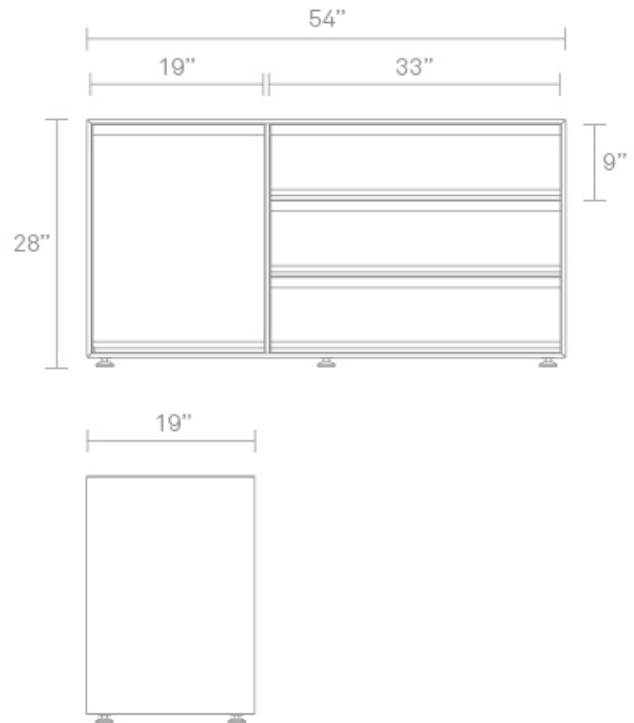

BLUDOT.COM

TEL 844.425.8368

service@bludot.com

Superchoice 1 Door / 3 Drawer Credenza

Tranquil staple. Crisp lines and unassuming relief pulls conspire to keep the action behind soft close drawers. A matte painted finish in muted tones delivers serenity and sets up a streamlined storage solution for the living room, bedroom and office. Shop the entire Superchoice Collection.