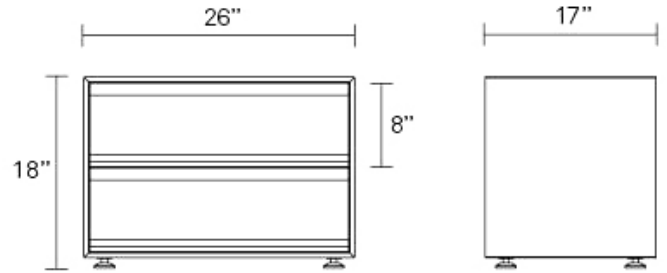

## Superchoice Nightstand

Uncomplicated storage for messy times. Beveled relief drawer pulls are set off by a matte painted finish. Soft close drawers keep the action smooth and serene. Shop the entire Superchoice Collection