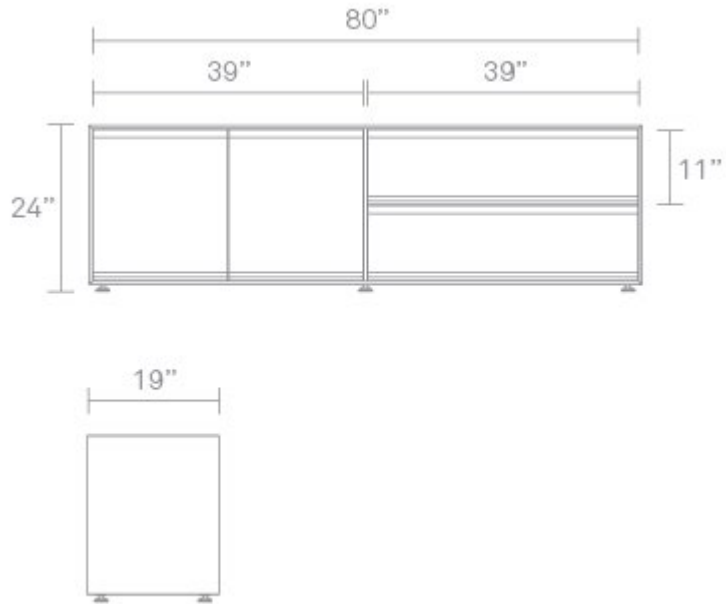

## Superchoice 2 Door / 2 Drawer Console

Tranquil staple. Crisp lines and unassuming relief pulls conspire to keep the action behind soft close drawers. A matte painted finish in muted tones delivers serenity and sets up a streamlined storage solution for the living room, bedroom and office. Shop the entire Superchoice Collection