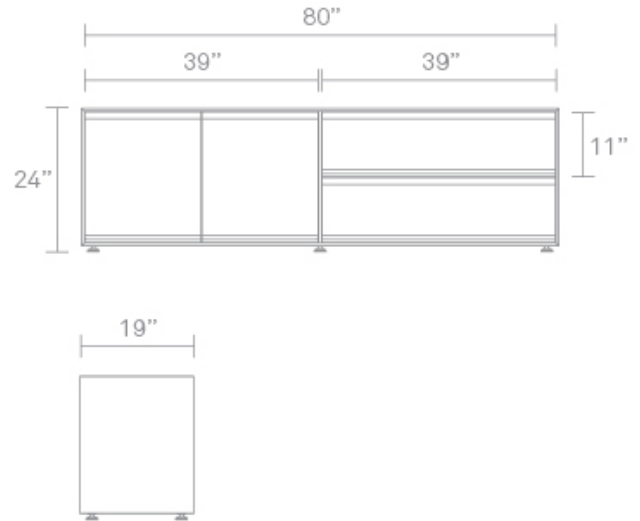

Superchoice 2 Door / 2 Drawer Console

Tranquil staple. Crisp lines and unassuming relief pulls conspire to keep the action behind soft close drawers. A matte painted finish in muted tones delivers serenity and sets up a streamlined storage solution for the living room, bedroom and office. Shop the entire Superchoice Collection.