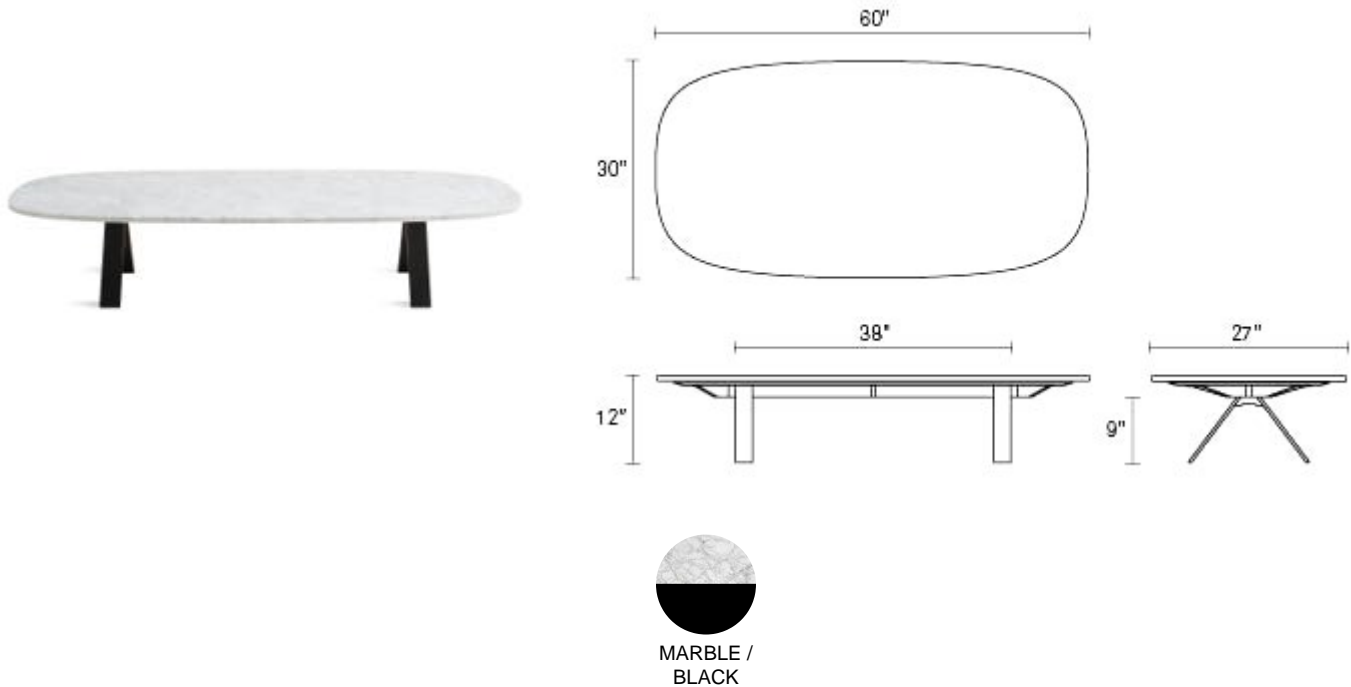

Super Swoval Coffee Table

A generous mass of marble is served up with a discreet black powder-coated steel base to form a substantial and gorgeous coffee table. Perfect for pairing with sectionals or larger proportioned sofas, Super lives up to its name.

ST1-SWOCOF-MB

MARBLE / BLACK

\$1,750

Product Details

- Polished Carrara marble stone slab top
- Black powder-coated steel base
- Some assembly required
- This product is heavy. Grab a buddy or two when assembling or moving