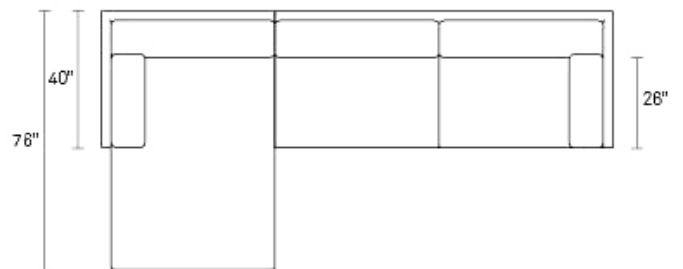

Sunday Sofa w/ Chaise

Sure, you can multitask on Sunday. But why, when you can just melt instead? Refined and well-bred enough for the poshest of interiors, the Sunday collection is designed to look good, but still be all about the comfort, baby! A simple recessed leg eliminates distraction and lets the cozy cushions and thin frame levitate. On Sunday, you rest. Shop the entire Sunday Collection