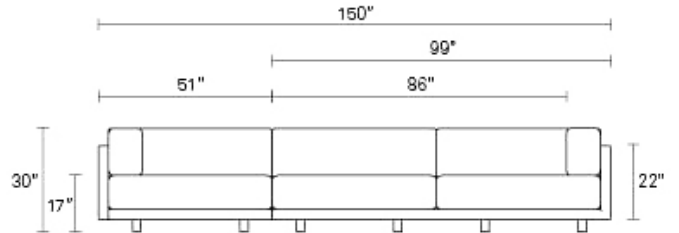

Sunday Sofa w/ Chaise

Sure, you can multitask on Sunday. But why, when you can just melt instead? Refined and well-bred enough for the poshest of interiors, the Sunday collection is designed to look good, but still be all about the comfort, baby! A simple recessed leg eliminates distraction and lets the cozy cushions and thin frame levitate. On Sunday, you rest. Shop the entire Sunday Collection