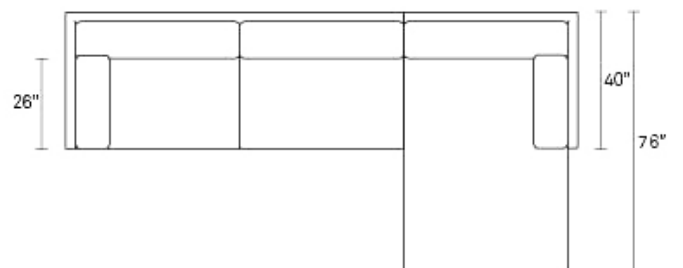

Sunday Sofa w/ Chaise

Sure, you can multitask on Sunday. But why, when you can just melt instead? Refined and well-bred enough for the poshest of interiors, the Sunday collection is designed to look good, but still be all about the comfort, baby! A simple recessed leg eliminates distraction and lets the cozy cushions and thin frame levitate. On Sunday, you rest. Shop the entire Sunday Collection