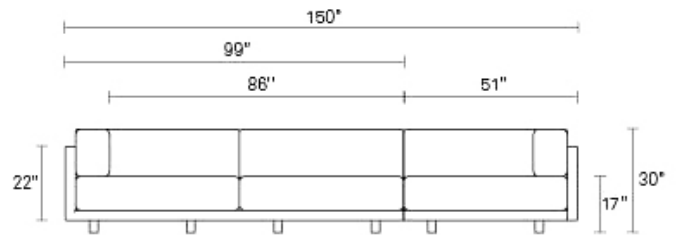

Sunday Sofa w/ Chaise

Sure, you can multitask on Sunday. But why, when you can just melt instead? Refined and well-bred enough for the poshest of interiors, the Sunday collection is designed to look good, but still be all about the comfort, baby! A simple recessed leg eliminates distraction and lets the cozy cushions and thin frame levitate. On Sunday, you rest. Shop the entire Sunday Collection