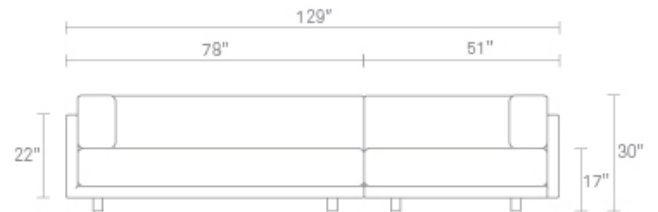

Sunday Small Sofa w/ Chaise

Sure, you can multitask on Sunday. But why, when you can just melt instead? Refined and well-bred enough for the poshest of interiors, the Sunday collection is designed to look good, but still be all about the comfort, baby! A simple recessed leg eliminates distraction and lets the cozy cushions and thin frame levitate. On Sunday, you rest. Shop the entire Sunday Collection