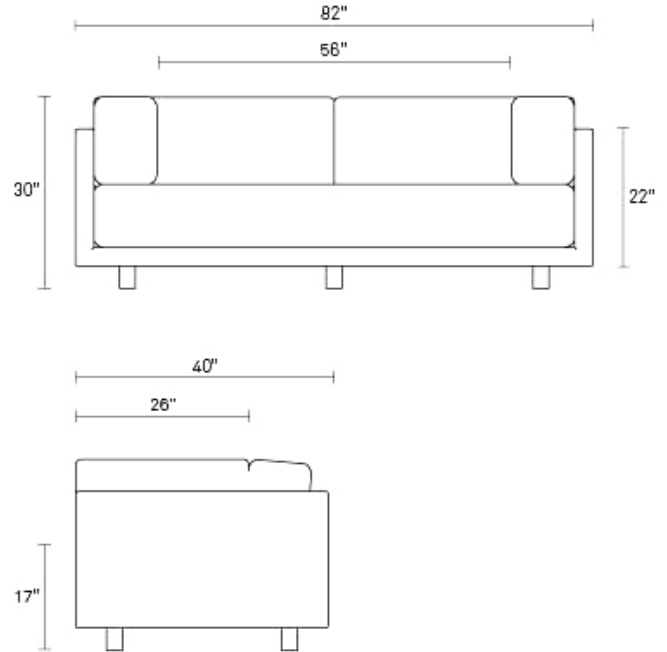

\$3,199.00

\$3,199.00

\$3,199.00

\$3,199.00

Are you a trade professional? Visit [bludot.com/trade-contract](https://www.bludot.com/trade-contract)

Sunday 82" Sofa

Sure, you can multitask on Sunday. But why, when you can just melt instead? Refined and well-bred enough for the poshest of interiors, the Sunday collection is designed to look good, but still be all about the comfort, baby! A simple recessed leg eliminates distraction and lets the cozy cushions and thin frame levitate. On Sunday, you rest. Shop the entire Sunday Collection