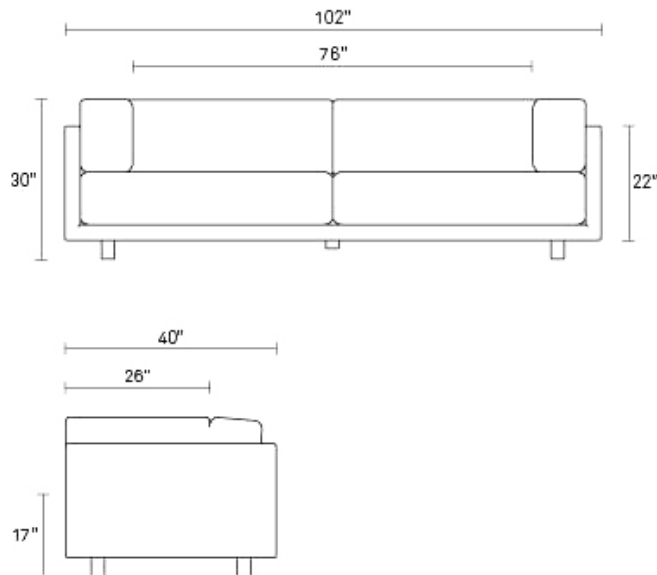

Sunday 102" Sofa

Sure, you can multitask on Sunday. But why, when you can just melt instead? Refined and well-bred enough for the poshest of interiors, the Sunday Sofa is designed to look good, but still be all about the comfort, baby! A simple recessed leg eliminates distraction and lets the cozy cushions and thin frame levitate. On Sunday, you rest. Shop the entire Sunday Collection